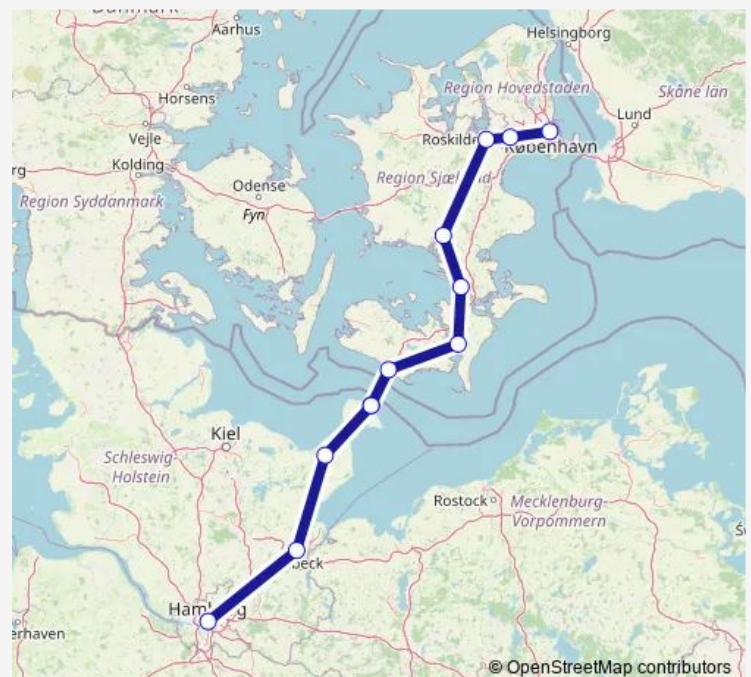

Rail EC 32

[Go to website](#)

Direction

Koebenhavn H — Hamburg Hbf

12 stops

[Open route schedule](#)

Koebenhavn H

Hoeje Taastrup st

Roskilde st

Naestved st

Vordingborg st

Nykoebing F st

Roedby

Puttgarden(Ms)

Puttgarden

Oldenburg(Holst)

Lübeck Hbf

Hamburg Hbf

Route schedule

Koebenhavn H — Hamburg Hbf

Monday 15:35

Tuesday 15:35

Wednesday 15:35

Thursday 15:35

Friday 15:35

Saturday 15:35

Sunday 15:35

Route info

Direction: Koebenhavn H

Stops: 12

Trip Duration: 4 hour 47 min

■ EC 32

BusMaps