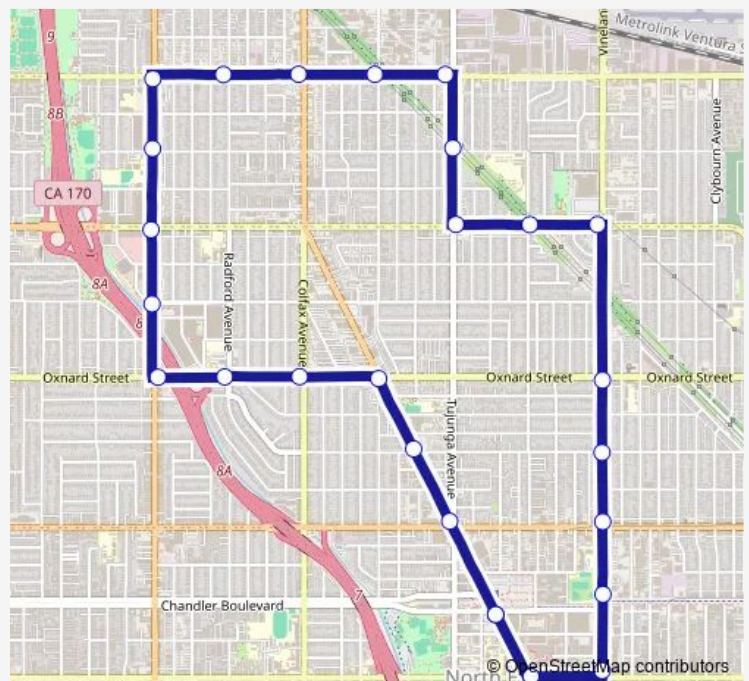

### Direction

Lankershim Blvd & Chandler Blvd — Lankershim Blvd & Chandler Blvd

26 stops

[Open route schedule](#)

Lankershim Blvd & Chandler Blvd

Magnolia Blvd and Lankershim Blvd

Vineland Ave & Magnolia Blvd

Vineland Ave & Chandler Blvd

Vineland Ave & Burbank Blvd

Vineland Ave & Hatteras St

Vineland Ave & Oxnard St

Victory Blvd & Vineland Ave

Victory Blvd & Fair Ave

Victory Blvd & Tujunga Ave

Tujunga Ave & Kittridge St

### Route schedule

Lankershim Blvd & Chandler Blvd — Lankershim Blvd & Chandler Blvd

Monday	06:00-19:00
Tuesday	06:00-19:00
Wednesday	06:00-19:00
Thursday	06:00-19:00
Friday	06:00-19:00
Saturday	09:00-18:00
Sunday	09:00-18:00

### Route info

Direction: Lankershim Blvd & Chandler Blvd

Stops: 26

Trip Duration: 0 hour 48 min

North Hollywood Counterclockwise — Dash North Hollywood Counterclockwise

Oxnard St & Radford Ave

Oxnard St & Colfax Ave