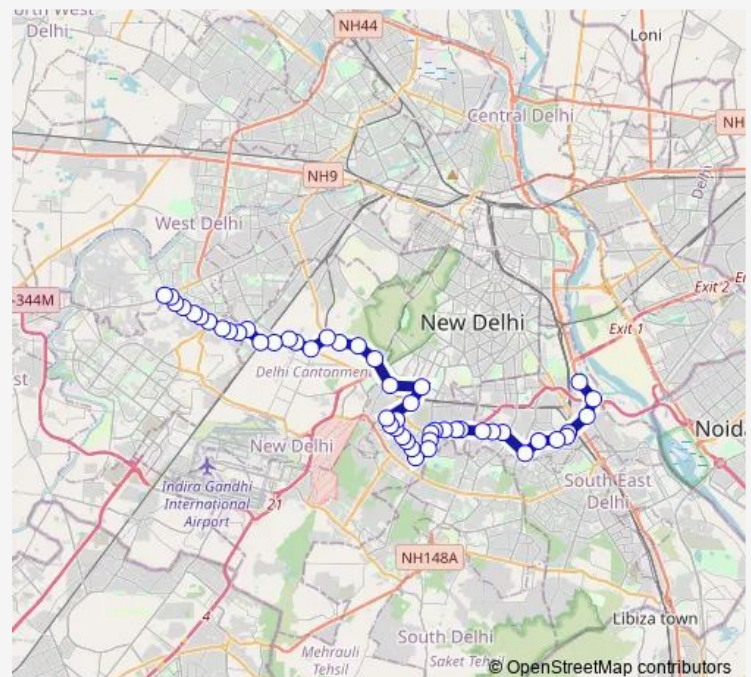

### Route schedule

Isbt Sarai Kale Khan — Uttam Nagar Terminal

Monday 07:45-22:15

Tuesday 07:45-22:15

Wednesday 07:45-22:15

Thursday 07:45-22:15

Friday 07:45-22:15

Saturday 07:45-22:15

### Route info

Direction: Isbt Sarai Kale Khan

Stops: 49

Trip Duration: 2 hour 0 min

711adown

BusMaps

Mohan Singh Market

RK Puram Sec-10