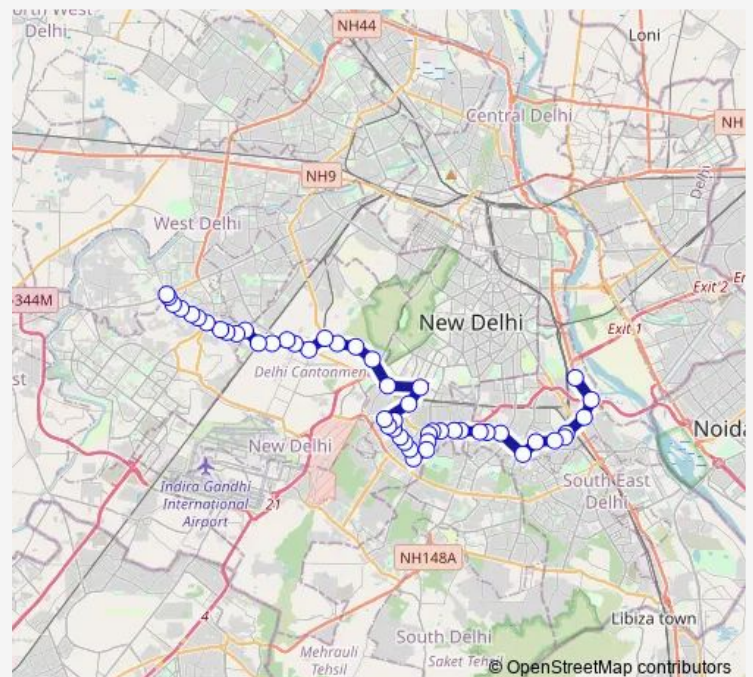

R K Puram Sec-3

R K Puram Sec-4

R K Puram Sec-1

Route schedule

Isbt Sarai Kale Khan — Uttam Nagar Terminal

Monday 09:15-13:00

Tuesday 09:15-13:00

Wednesday 09:15-13:00

Thursday 09:15-13:00

Friday 09:15-13:00

Saturday 09:15-13:00

Sunday 09:15-13:00

Route info

Direction: Isbt Sarai Kale Khan

Stops: 49

Trip Duration: 2 hour 1 min