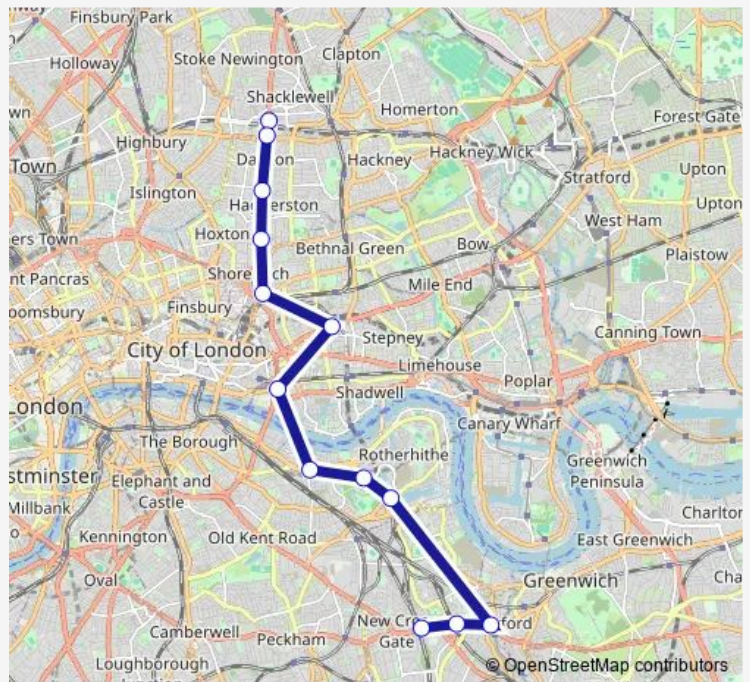

Bus X Dalston Kingsland - Whitechapel - New Cross Gate

[Go to website](#)

Direction
 Dalston Kingsland Station — New Cross Gate Station
 13 stops
[Open route schedule](#)

- Dalston Kingsland Station
- Dalston Junction Station
- Haggerston Station /Downham Rd
- Hoxton Station / Museum of the Home
- Bethnal Grn Rd / Shoreditch High St
- Royal London Hospital
- Tower Hill / Tower Gateway Station
- Bermondsey Station
- Surrey Quays Road
- Surrey Quays Shopping Centre
- Deptford Bridge
- New Cross Station
- New Cross Gate Station

Route schedule
 Dalston Kingsland Station — New Cross Gate Station

Monday	—
Tuesday	—
Wednesday	—
Thursday	—
Friday	—
Saturday	05:15-23:45
Sunday	00:00-23:30

Route info
 Direction: Dalston Kingsland Station
 Stops: 13
 Trip Duration: 1 hour 3 min

X — Dalston Kingsland - Whitechapel - New Cross Gate **BusMaps**

Direction

New Cross Gate Station — Dalston Kingsland Station

13 stops

[Open route schedule](#)

New Cross Gate Station

New Cross Station

Deptford Bridge

Friday —

Saturday 05:15-23:45

Sunday 06:30-23:30

Route info

Direction: New Cross Gate Station

Stops: 13

Trip Duration: 1 hour 38 min

X Bus time schedules and route maps are available in an offline PDF at busmaps.com. Use the busmaps.com website to see live bus times, train schedule or subway schedule, and step-by-step directions for all public transit in London