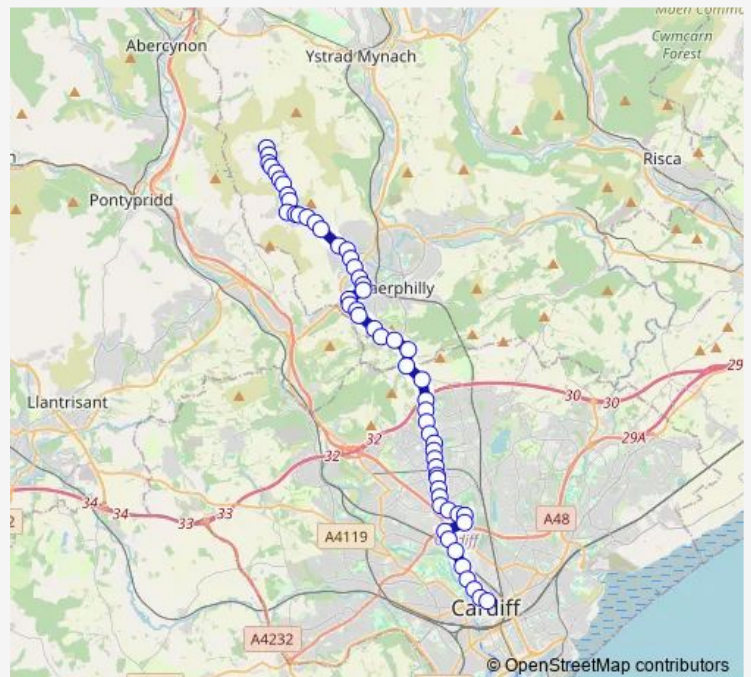

Hendre Schools

First Avenue

Trecenydd Industrial Estate

Route schedule

Cenydd Terrace — Greyfriars Road GF

Monday 07:07

Tuesday 07:07

Wednesday 07:07

Thursday 07:07

Friday 07:07

Saturday 07:07

Sunday —

Route info

Direction: Cenydd Terrace

Stops: 57

Trip Duration: 0 hour 53 min