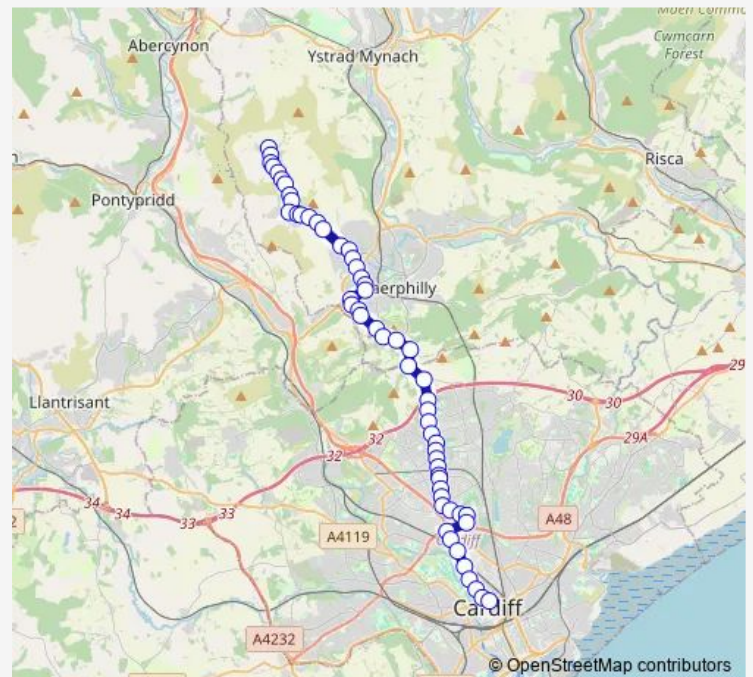

Thursday 07:07

Friday 07:07

Saturday 07:07

Sunday —

Route info

Direction: Cenydd Terrace

Stops: 57

Trip Duration: 0 hour 53 min

■ X — Cardiff - Senghenydd

BusMaps

Martin's Farm

Cwrt Rawlin Inn

Cwrt Rawlin School

Clos Enfys

Heol-y-Berth

Congregational Church

Pedair Erw Road

Birchgrove

Rhydhelig Ave

Heath Park Way

Childrens Unit

Heath Hospital Main Entrance

Gabalfa Interchange Stand 6

St Josephs Convent