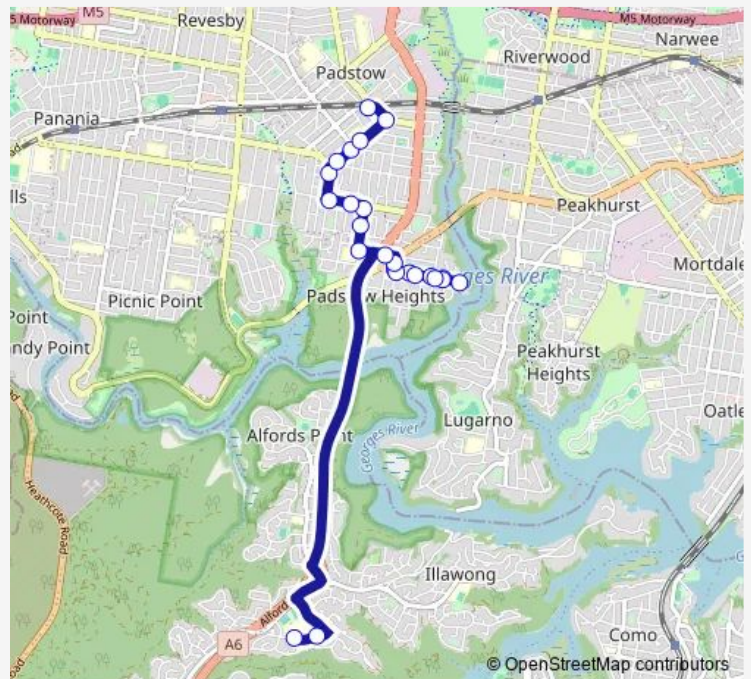

Villiers Rd At Shepherd Av

Villiers Rd At Dilke Rd

Dilke Rd Before Henry Lawson Dr

Clancy St Before Alford's Point Rd

Clancy St At Chamberlain Rd

Chamberlain Rd After Courtney Rd

St Therese Primary School, Chamberlain Rd

Alma Rd At Wyatt Av

Alma Rd Opp Alma Rd Shops

Faraday Rd At Anthony Av

Faraday Rd Opp Windsor Rd

Route schedule

Menai High School, Gerald Rd — Howard Rd Opp Padstow Station

Monday	15:35
Tuesday	15:35
Wednesday	15:35
Thursday	14:45
Friday	15:35
Saturday	—
Sunday	—

Route info

Direction: Menai High School, Gerald Rd

Stops: 24

Trip Duration: 0 hour 33 min

S227 — Menai High School to Padstow via Padstow Heights

Faraday Rd At Doyle Rd

Padstow Park Public School, Faraday Rd

Thursday 07:58

Friday 07:58

Saturday —

Sunday —

Route info

Direction: Padstow Station, Howard Rd

Stops: 21

Trip Duration: 0 hour 32 min