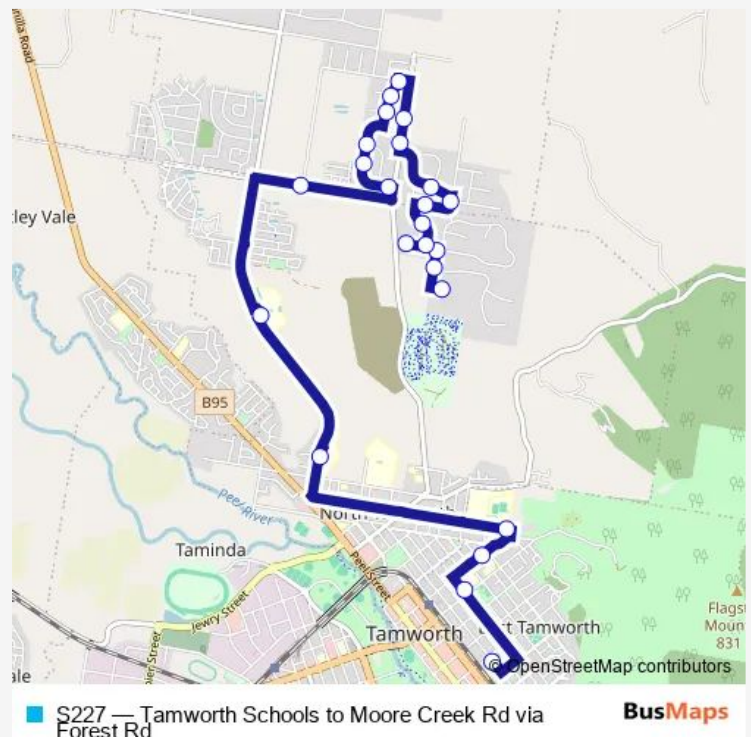

School Bus S227 Tamworth Schools to Moore Creek Rd via Forest Rd

[Go to website](#)

Direction

Flagstaff Rd After Forest Rd — St Nicholas Primary School, Carthage St

24 stops

[Open route schedule](#)

Flagstaff Rd After Forest Rd

Biloba Way At Flagstaff Rd

Biloba Way At Brushtail Dr

Biloba Way Turnaround

Casuarina Dr At Flagstaff Rd

Casuarina Dr Opp 7

Browns Lane After Benarkin Dr

Barakula Dr Opp Baileyana Cl

Barrington Dr Opp Daintree Cct

Browns Lane Opp Bowdens Lane

Calrossy Anglican School, William Cowper Campus

Mccarthy Catholic College, Tribe St

Route schedule

Flagstaff Rd After Forest Rd — St Nicholas Primary School, Carthage St

Monday	07:50
Tuesday	07:50
Wednesday	07:50
Thursday	07:50
Friday	07:50
Saturday	—
Sunday	—

Route info

Direction: Flagstaff Rd After Forest Rd

Stops: 24

Trip Duration: 0 hour 45 min

Oxley High School, Piper St

Calrossy Anglican School, Bourke St

Tamworth Public School, Upper St

St Nicholas Primary School, Carthage St