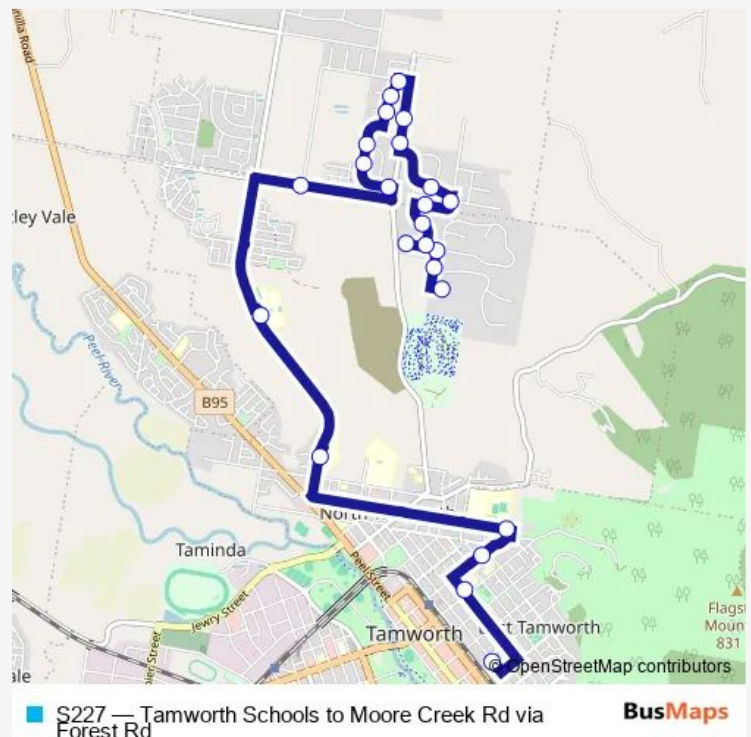

Browns Lane Opp Bowdens Lane

Calrossy Anglican School, William Cowper Campus

Mccarthy Catholic College, Tribe St

Route schedule

Flagstaff Rd After Forest Rd — St Nicholas Primary School, Carthage St

Monday	07:50
Tuesday	07:50
Wednesday	07:50
Thursday	07:50
Friday	07:50
Saturday	—
Sunday	—

Route info

Direction: Flagstaff Rd After Forest Rd

Stops: 24

Trip Duration: 0 hour 45 min

Oxley High School, Piper St

Calrossy Anglican School, Bourke St

Tamworth Public School, Upper St

St Nicholas Primary School, Carthage St

Direction

St Nicholas Primary School, Carthage St — Moore Creek Rd Before Tregarthen Rd

25 stops

[Open route schedule](#)

St Nicholas Primary School, Carthage St

Calrossy Anglican School, William Cowper Campus

Monday 15:04

Tuesday 15:04

Wednesday 15:04

Thursday 15:04

Friday 15:04

Saturday —

Sunday —

Route info