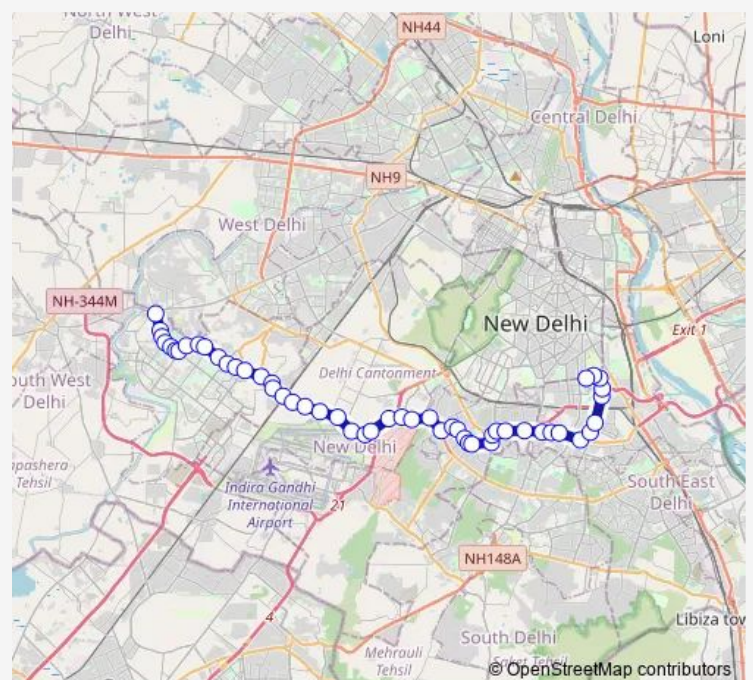

Dwarka Flyover Palam Village

Palam Colony Flyover

Prehlad Pur

Indian Oil Station

Route schedule

Dwarka More Metro Station (Terminal) — Sunehari Pulla Depot / Jawahar Lal Nehru Stadium Terminal

Monday 05:05-21:50

Tuesday 05:05-21:50

Wednesday 05:05-21:50

Thursday 05:05-21:50

Friday 05:05-21:50

Saturday 05:05-21:50

Sunday 05:05-21:50

Route info

Direction: Dwarka More Metro Station (Terminal)

Stops: 51

Trip Duration: 1 hour 47 min

727down

BusMaps

lol

Palam Airport / IGI Airport T1297

Palam More Cgda

NHW 8 Crossing

Kendriya Vidhyalaya APS Colony

APS Colony / Arjun Path

Subroto Park (Arjun Path)

Vasant Village

R K Puram Sec-8

RK Puram Sec-7

RK Puram Sec-10

Mohan Singh Market