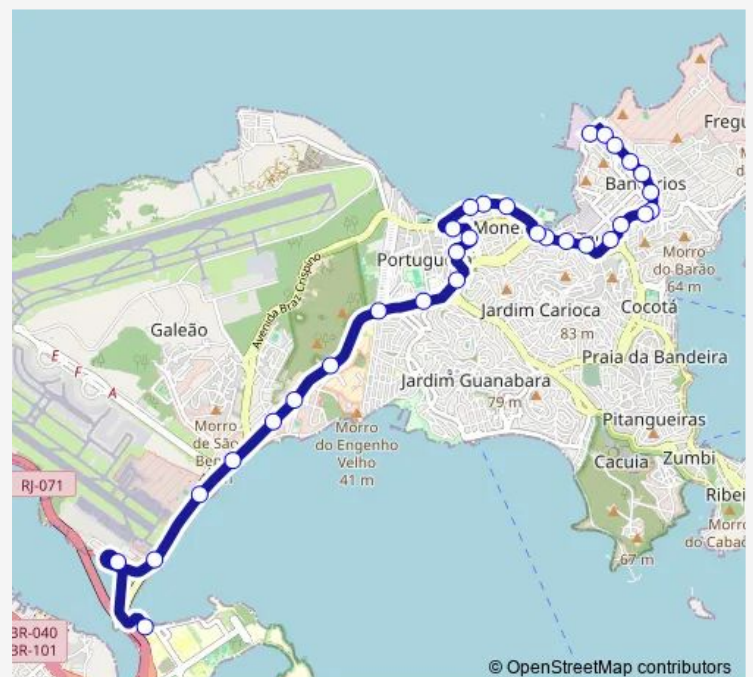

### Route schedule

Eisa — Terminal Aroldo Melodia : Plataforma A

Monday 00:00

Tuesday 00:00

Wednesday 00:00

Thursday 00:00

Friday 00:00

Saturday 00:00

### Route info

Direction: Eisa

Stops: 31

Trip Duration: 0 hour 30 min

SPB326 — Bancários - Terminal Fundão

Gustavo Augusto de Rezende

Naelza Soares

Hospital de Força Aérea do Galeão