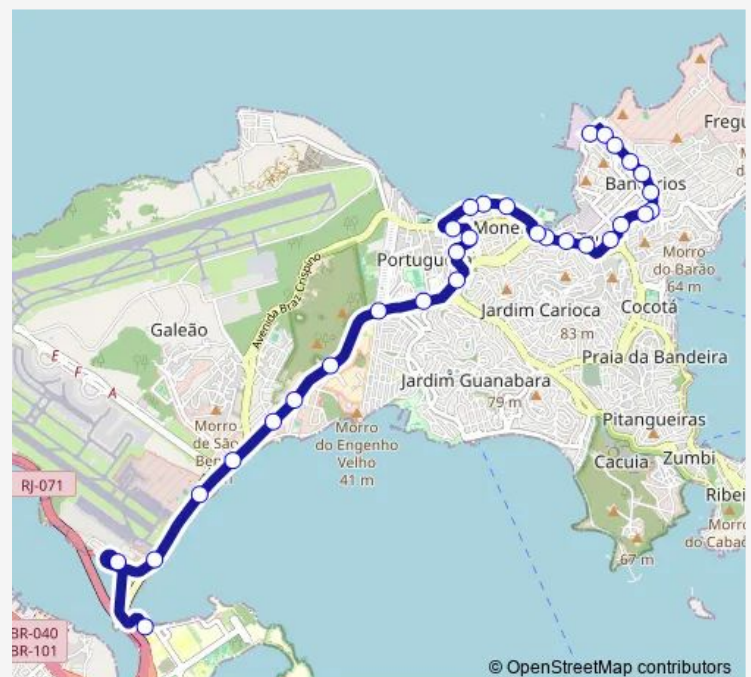

### Route schedule

Eisa — Terminal Aroldo Melodia : Plataforma A

Monday 00:00

Tuesday 00:00

Wednesday 00:00

Thursday 00:00

Friday 00:00

Saturday 00:00

### Route info

Direction: Eisa

Stops: 31

Trip Duration: 0 hour 30 min

Gustavo Augusto de Rezende

Naelza Soares

Hospital de Força Aérea do Galeão

Praça do Avião