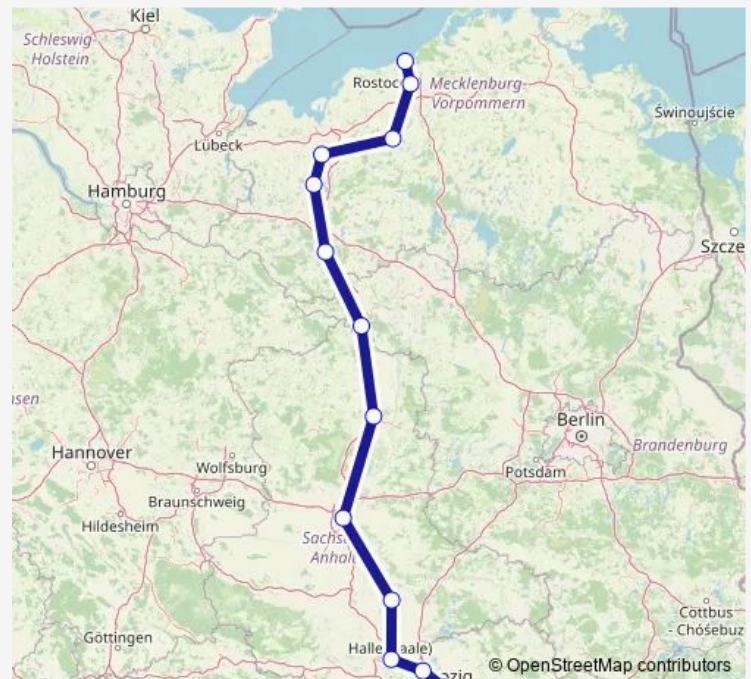

Schwerin Hbf

Ludwigslust

Wittenberge

Stendal

Magdeburg Hbf

Köthen

Halle(Saale)Hbf

Leipzig/Halle Flughafen

Leipzig Hbf

### Route schedule

Warnemünde — Leipzig Hbf

Monday 17:05-13:43

Tuesday 13:43-17:05

Wednesday 13:43

Thursday 17:05-13:43

Friday 13:43

Saturday 13:43

### Route info

Direction: Warnemünde

Stops: 13

Trip Duration: 4 hour 36 min

■ IC 2239

BusMaps