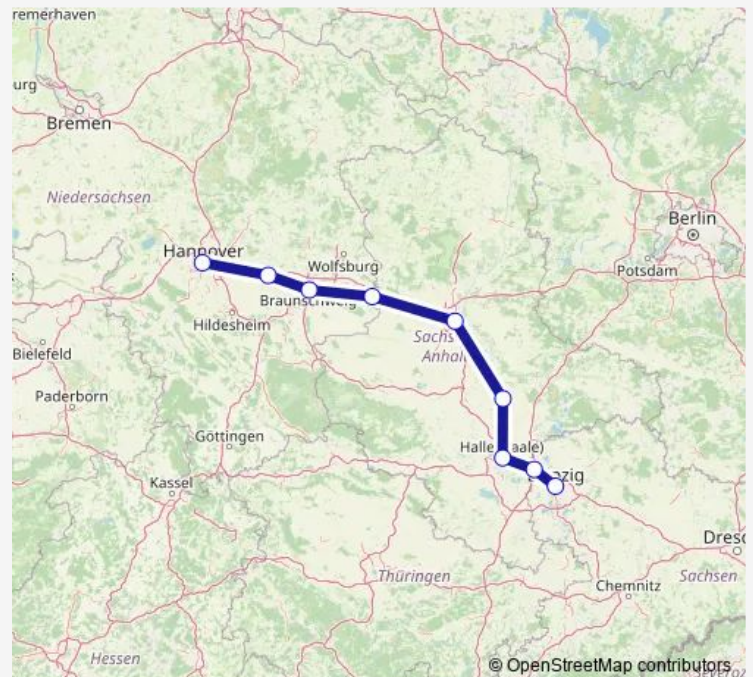

Rail IC 2031

[Go to website](#)

Direction

Hannover Hbf — Leipzig Hbf

9 stops

[Open route schedule](#)

Hannover Hbf

Peine

Braunschweig Hbf

Helmstedt

Magdeburg-Buckau

Köthen

Halle(Saale)Hbf

Leipzig/Halle Flughafen

Leipzig Hbf

Route schedule

Hannover Hbf — Leipzig Hbf

Monday 05:34

Tuesday 05:34

Wednesday 05:34

Thursday 05:34

Friday 05:34

Saturday —

Sunday —

Route info

Direction: Hannover Hbf

Stops: 9

Trip Duration: 2 hour 45 min

■ IC 2031

Direction

undefined — undefined

0 stops