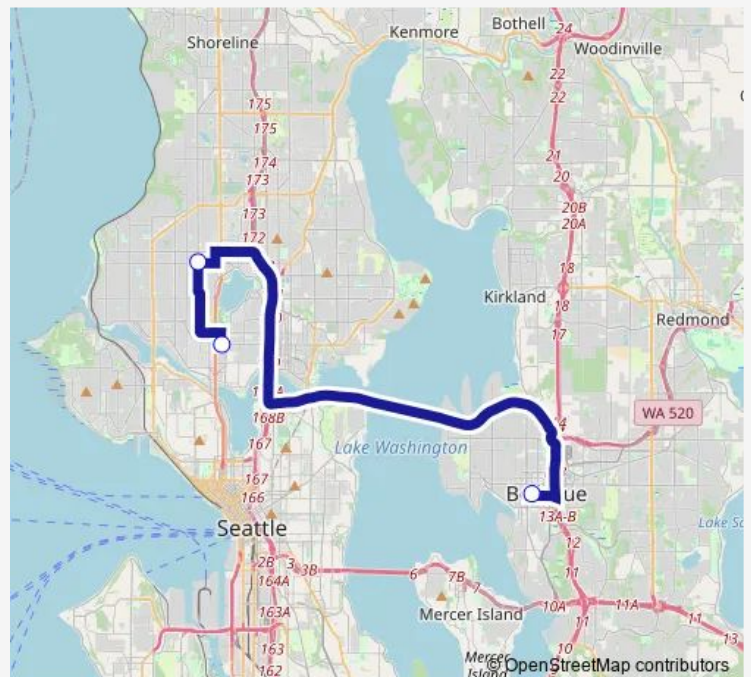

Saturday —

Sunday —

Route info

Direction: Everest

Stops: 3

Trip Duration: 0 hour 50 min

(Everest) Greenwood/Fremont Pm

(Everest) Greenwood/Fremont Pm Bus time schedules and route maps are available in an offline PDF at busmaps.com. Use the busmaps.com website to see live bus times, train schedule or subway schedule, and step-by-step directions for all public transit in Seattle