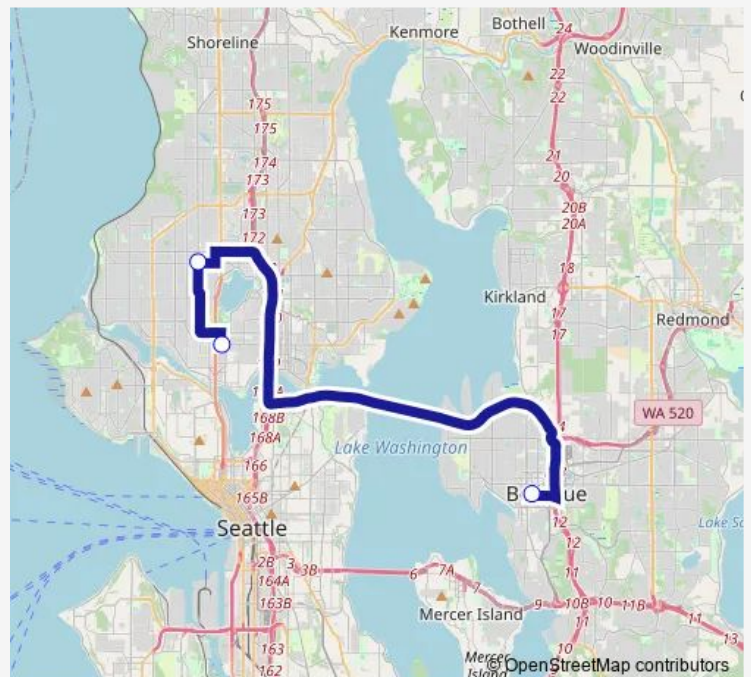

Bus (Everest) Greenwood/Fremont PM

[Go to website](#)

Direction

Everest — Everest - Fremont-Midvale

3 stops

[Open route schedule](#)

Everest

Everest - Greenwood

Everest - Fremont-Midvale

Route schedule

Everest — Everest - Fremont-Midvale

Monday	16:20-17:55
Tuesday	16:20-17:55
Wednesday	16:20-17:55
Thursday	16:20-17:55
Friday	16:20-17:55
Saturday	—
Sunday	—

Route info

Direction: Everest

Stops: 3

Trip Duration: 0 hour 50 min

(Everest) Greenwood/Fremont PM

(Everest) Greenwood/Fremont PM Bus time schedules and route maps are available in an offline PDF at busmaps.com. Use the busmaps.com website to see live bus times, train schedule or subway schedule, and step-by-step directions for all public transit in