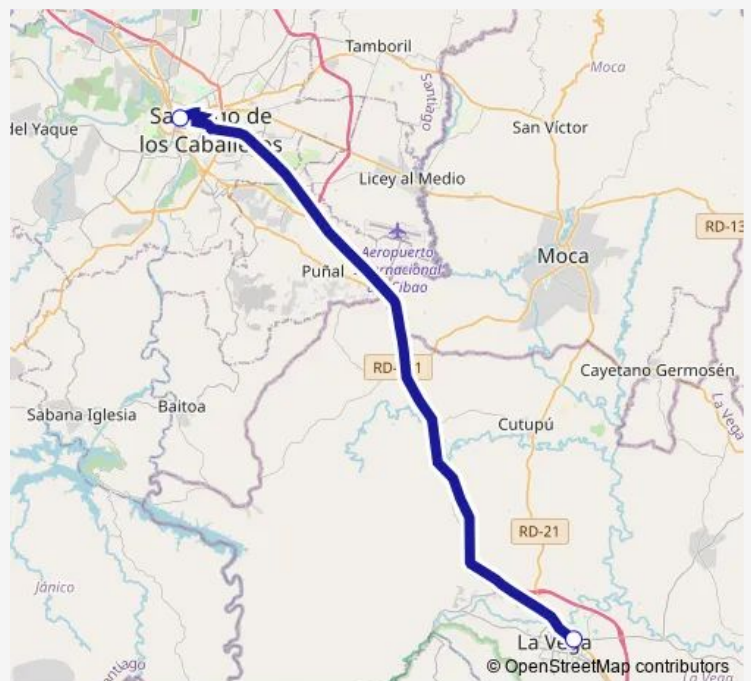

Bus Int 4 Ruta Santiago (Uchomvensa)-Expreso La Vega

[Go to website](#)**Direction**

Terminal Santiago (Uchomvensa) 1 — Terminal Expreso La Vega 3

2 stops

[Open route schedule](#)

Terminal Santiago (Uchomvensa) 1

Terminal Expreso La Vega 3

Route schedule

Terminal Santiago (Uchomvensa) 1 — Terminal Expreso La Vega 3

Monday	06:00
Tuesday	06:00
Wednesday	06:00
Thursday	06:00
Friday	06:00
Saturday	06:00
Sunday	06:00

Route info

Direction: Terminal Santiago (Uchomvensa) 1

Stops: 2

Trip Duration: 0 hour 38 min

■ Int 4 — Ruta Santiago (Uchomvensa)-Expreso La Vega

Direction

Terminal Expreso La Vega 3 — Terminal Santiago (Uchomvensa) 1

Route info

Direction: Terminal Expreso La Vega 3

Stops: 2

Trip Duration: 0 hour 39 min

Int 4 Bus time schedules and route maps are available in an offline PDF at busmaps.com. Use the busmaps.com website to see live bus times, train schedule or subway schedule, and step-by-step directions for all public transit in Santiago de los Caballeros