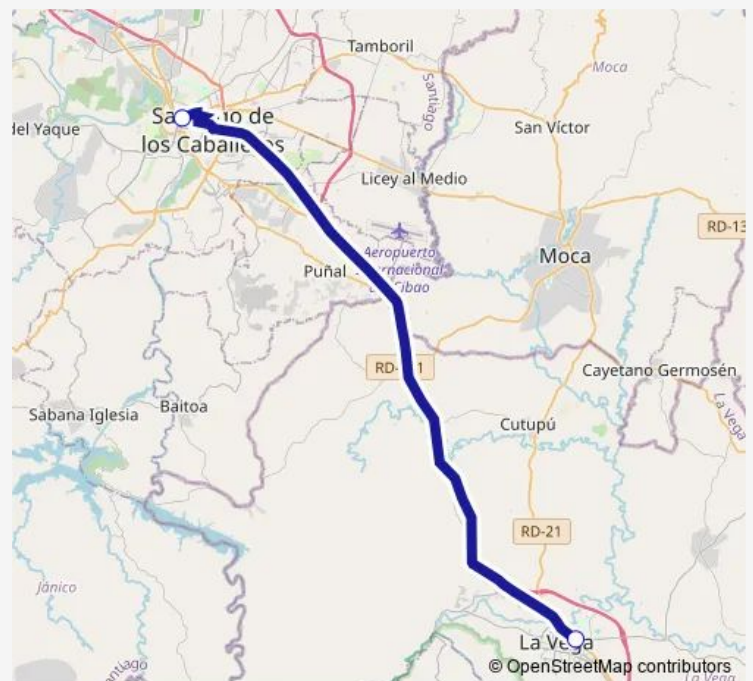

Bus Int 4 Ruta Santiago (Uchomvensa)-Expreso La Vega

[Go to website](#)

Direction

Terminal Santiago (Uchomvensa) 1 — Terminal Expreso La Vega 3

2 stops

[Open route schedule](#)

Terminal Santiago (Uchomvensa) 1

Terminal Expreso La Vega 3

Route schedule

Terminal Santiago (Uchomvensa) 1 — Terminal Expreso La Vega 3

Monday	06:00
Tuesday	06:00
Wednesday	06:00
Thursday	06:00
Friday	06:00
Saturday	06:00
Sunday	06:00

Route info

Direction: Terminal Santiago (Uchomvensa) 1

Stops: 2

Trip Duration: 0 hour 38 min

■ Int 4 — Ruta Santiago (Uchomvensa)-Expreso La Vega

Direction

Terminal Expreso La Vega 3 — Terminal Santiago (Uchomvensa) 1

Route info

Direction: Terminal Expreso La Vega 3

Stops: 2

Trip Duration: 0 hour 39 min

Int 4 Bus time schedules and route maps are available in an offline PDF at busmaps.com. Use the busmaps.com website to see live bus times, train schedule or subway schedule, and step-by-step directions for all public transit in Santiago de los Caballeros