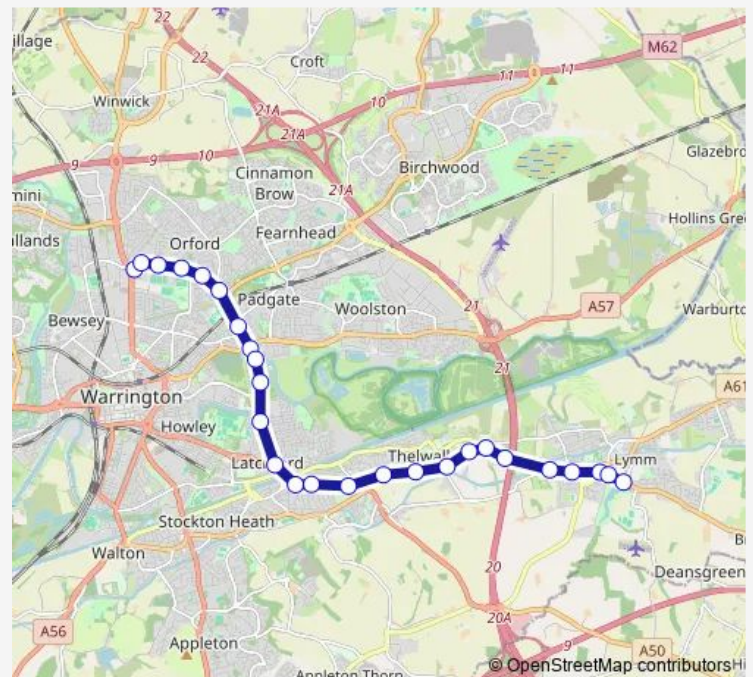

M6 Bridge

Thelwall Bridge

Deans Lane

Bell Lane

All Saints Drive

British Legion

Dog & Dart

Albert Road

### Route schedule

Lymm Church — Warrington Vale Royal College

Monday 08:09

Tuesday 08:09

Wednesday 08:09

Thursday 08:09

Friday 08:09

Saturday —

### Route info

Direction: Lymm Church

Stops: 25

Trip Duration: 0 hour 26 min

■ WVR7 — Lymm - Warrington Campus

St Margaret's School

Tetleys Club

Winwick Road Campus

## Route info

Direction: Warrington Vale Royal College

Stops: 26

Trip Duration: 0 hour 29 min

WVR7 Bus time schedules and route maps are available in an offline PDF at [busmaps.com](https://busmaps.com). Use the [busmaps.com](https://busmaps.com) website to see live bus times, train schedule or subway schedule, and step-by-step directions for all public transit in Warrington