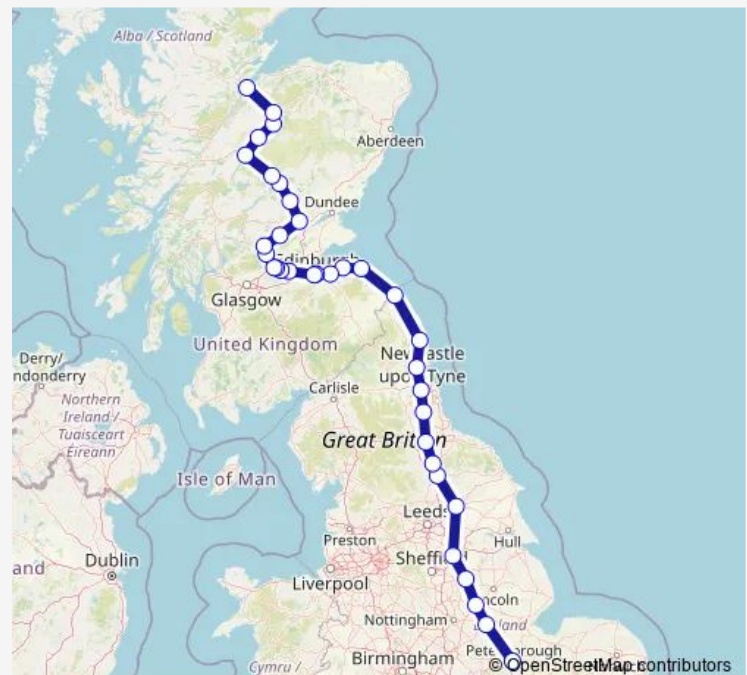

Rail Gr:Pbo->Inv GR train service from PBO to Inv

[Go to website](#)

Direction

Peterborough — Inverness

35 stops

[Open route schedule](#)

Peterborough

Grantham

Newark North Gate

Retford

Doncaster

York

Thirsk

Northallerton

Darlington

Durham

Newcastle

Morpeth

Alnmouth

Berwick-upon-Tweed

Dunbar

Drem

Prestonpans

Edinburgh

Haymarket

Linlithgow

Polmont

Route schedule

Peterborough — Inverness

Monday —

Tuesday —

Wednesday —

Thursday —

Friday 12:41

Saturday 12:38

Sunday 12:42

Route info

Direction: Peterborough

Stops: 35

Trip Duration: 7 hour 27 min

■ Gr:Pbo->Inv — GR train service from PBO to Inv