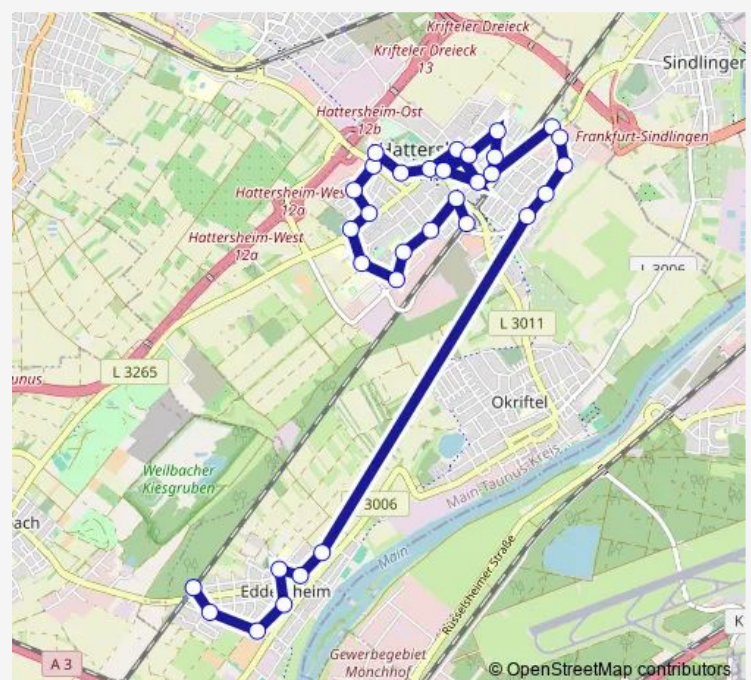

Route schedule

Hattersheim Bahnhof Süd — Eddersheim Bahnhof Bus An/Abfahrt

Monday	19:34-00:34 ⁺¹
Tuesday	19:34-00:34 ⁺¹
Wednesday	19:34-00:34 ⁺¹
Thursday	19:34-00:34 ⁺¹
Friday	19:34-00:34 ⁺¹
Saturday	19:34-00:34 ⁺¹
Sunday	20:04-00:34 ⁺¹

Route info

Direction: Hattersheim Bahnhof Süd

Stops: 32

Trip Duration: 0 hour 16 min

836

Hattersheim Königsberger Str. Ndanziger Str

Hattersheim Danziger Straße

Hattersheim Südring Mitte