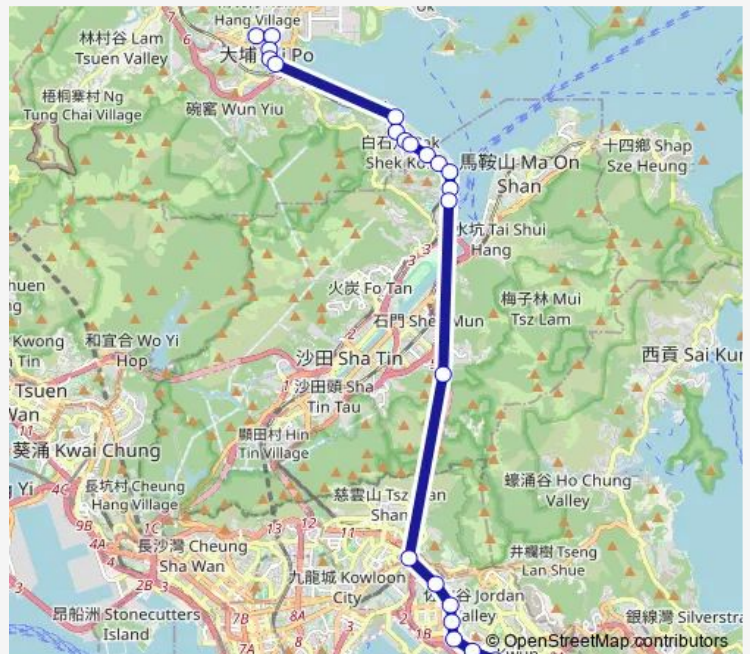

[Ctb] Providence Bay, Chong SAN Road[[Kmb] Providence Bay[[Lwb] Providence Bay

[Ctb] ST Martin, Chong SAN Road[[Kmb] ST Martin[[Lwb] ST Martin

[Ctb] Solaria, Chong SAN Road[[Kmb] Chong SAN Road[[Lwb] Chong SAN Road

[Ctb] FO YIN Road, Chong SAN Road[[Kmb] FO YIN Road[[Lwb] FO YIN Road

[Ctb] Hong Kong Science Park Phase 1, Chong SAN Road[[Kmb] Science Park (Phase 1)[[Lwb] Science Park (Phase 1)

**Route schedule**

[Ctb] TAI PO Centre[[Kmb+Ctb] TAI PO Central BUS Terminus/<Br>Tai PO Centre[[Kmb] TAI PO Central BUS Terminus[[Lwb] TAI PO Central BUS Terminus — [Ctb] Kwun Tong Ferry Pier[[Kmb] Kwun Tong Ferry (Alighting Stop)

Monday	07:15-18:05
Tuesday	07:15-18:05
Wednesday	07:15-18:05
Thursday	07:15-18:05
Friday	07:15-18:05
Saturday	—
Sunday	—

**Route info**

Direction: [Ctb] TAI PO Centre[[Kmb+Ctb] TAI PO Central BUS Terminus/<Br>Tai PO Centre[[Kmb] TAI PO Central BUS Terminus[[Lwb] TAI PO Central BUS Terminus

Stops: 24

Trip Duration: 0 hour 59 min

[Ctb] Hong Kong Institute OF Biotechnology, Science Park Road[[Kmb] Hong Kong Institute OF Biotechnology][Lwb] Hong Kong Institute OF Biotechnology

[Ctb] Water Sports Centre, Science Park Road[[Kmb] Water Sports Centre][Lwb] Water Sports Centre