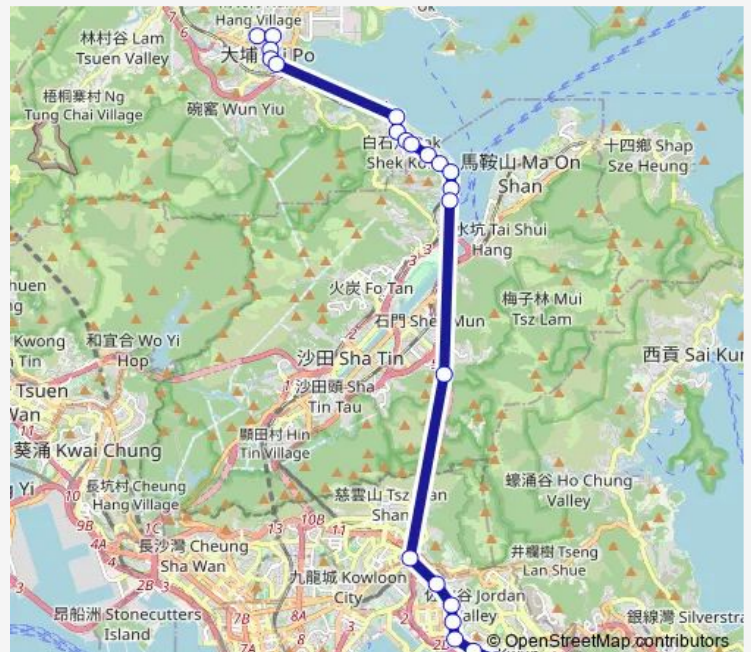

Route schedule

[Kmb+Ctb] TAI PO Central BUS Terminus/
Tai PO Centre[[Kmb] TAI PO Central BUS Terminus][Lwb] TAI PO Central BUS Terminus — [Ctb] Kwun Tong Ferry[[Kmb] Kwun Tong Ferry (Alighting Stop)

Monday	07:15-18:05
Tuesday	07:15-18:05
Wednesday	07:15-18:05
Thursday	07:15-18:05
Friday	07:15-18:05
Saturday	—
Sunday	—

Route info

Direction: [Kmb+Ctb] TAI PO Central BUS Terminus/
Tai PO Centre[[Kmb] TAI PO Central BUS Terminus][Lwb] TAI PO Central BUS Terminus

Stops: 24

Trip Duration: 0 hour 55 min

74p — Kwun Tong Ferry - TAI PO Central