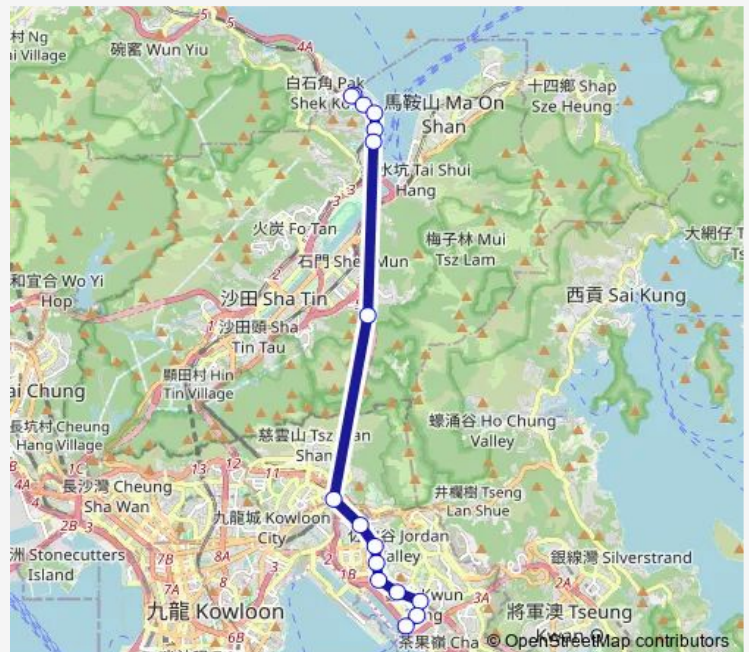

Route schedule

[Ctb] Hong Kong Science Park Phase 3, Science Park West Avenue[[Kmb] Hong Kong Science Park Phase 3 — [Ctb] Kwun Tong Ferry Pier[[Kmb] Kwun Tong Ferry (Alighting Stop)

Monday	18:10
Tuesday	18:10
Wednesday	18:10
Thursday	18:10
Friday	18:10
Saturday	—
Sunday	—

Route info

Direction: [Ctb] Hong Kong Science Park Phase 3, Science Park West Avenue[[Kmb] Hong Kong Science Park Phase 3

Stops: 16

Trip Duration: 0 hour 40 min

[Kmb+Ctb] Kwun Tong Road Sitting-OUT Area/
Kwun Tong Road Sitting-OUT Area, Kwun Tong Road[[Kmb] Kwun Tong Road Sitting-OUT Area