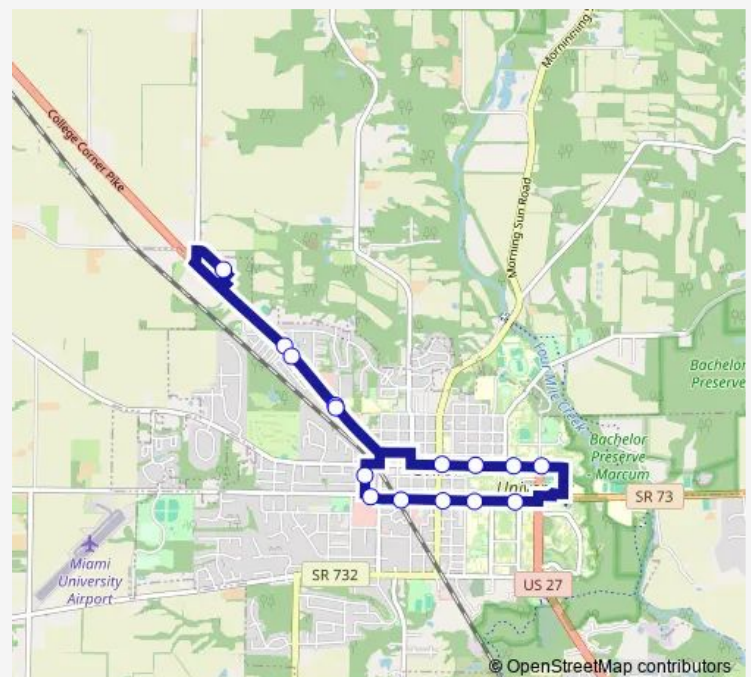

Bus U1W WND U1W Campus Core w/Wal-Mart Flyer Week-end

[Go to website](#)

Direction

Farmer School — Miami Station B

15 stops

[Open route schedule](#)

Farmer School

Benton Hall

High & University Wb

Uptown Park

College Corner Pike and Westgate Drive Nb

CCP and Melanee N

Walmart - Oxford

CCP and Melanee S

College Corner Pike and Westgate Drive Sb

Taco Bell

Kroger

Stewart Square

Spring & Main Eb

Hanna House

Miami Station B

Route schedule

Farmer School — Miami Station B

Monday

—

Tuesday

—

Wednesday

—

Thursday

—

Friday

—

Saturday

11:54-21:32

Sunday

11:54-21:32

Route info

Direction: Farmer School

Stops: 15

Trip Duration: 0 hour 28 min