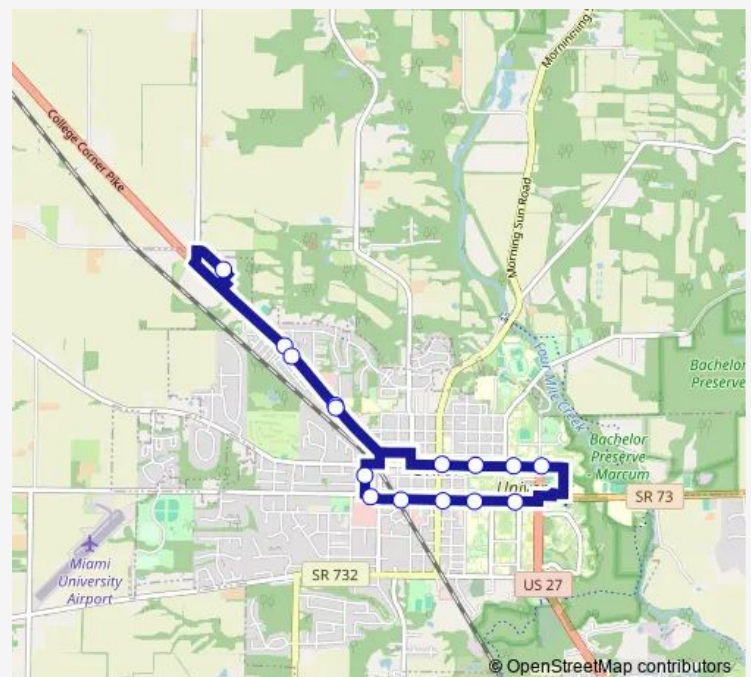

Bus U1W Wnd U1W Campus Core w/Wal-Mart Flyer Week-end

[Go to website](#)

Direction

Farmer School — Miami Station B

15 stops

[Open route schedule](#)

Farmer School

Benton Hall

High & University Wb

Uptown Park

College Corner Pike and Westgate Drive Nb

CCP and Melanee N

Walmart - Oxford

CCP and Melanee S

College Corner Pike and Westgate Drive Sb

Taco Bell

Kroger

Stewart Square

Spring & Main Eb

Hanna House

Miami Station B

Route schedule

Farmer School — Miami Station B

Monday

—

Tuesday

—

Wednesday

—

Thursday

—

Friday

—

Saturday

11:54-21:32

Sunday

11:54-21:32

Route info

Direction: Farmer School

Stops: 15

Trip Duration: 0 hour 28 min