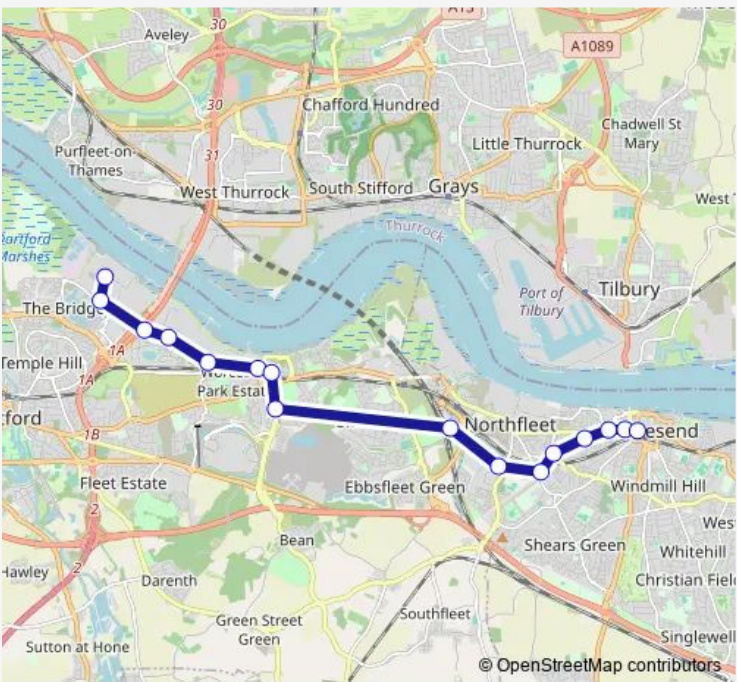

Bus Fastrack AZ Dartford - Gravesend

[Go to website](#)

Direction
Home Gardens — Amazon LCY3

18 stops

[Open route schedule](#)

- Home Gardens
- Prospect Place
- Home Gardens
- William Mundy Way
- Burroughs Drive
- Temple Hill West
- Joyce Green Lane South end
- Wellcome Avenue
- Barnwell Road
- Salmon Road
- Brunel Way
- District Centre
- Marsh Street
- Lake View
- South Lake
- Little Brook
- Rennie Drive
- Amazon LCY3

Route schedule
Home Gardens — Amazon LCY3

Monday	07:34-19:34
Tuesday	07:34-19:34
Wednesday	07:34-19:34
Thursday	07:34-19:34
Friday	07:34-19:34
Saturday	07:34-19:34
Sunday	07:34-19:34

Route info

Direction: Home Gardens

Stops: 18

Trip Duration: 0 hour 16 min