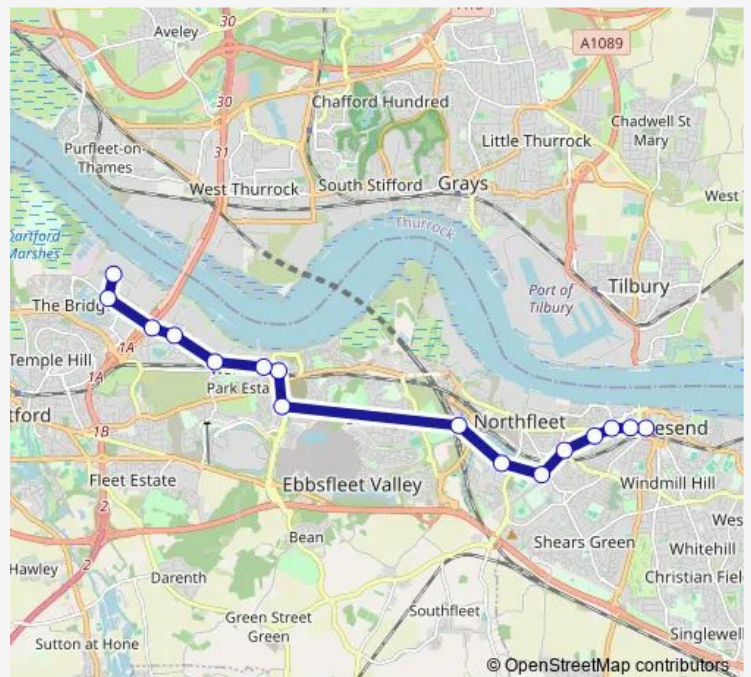

Bus Fastrack AZ Dartford - Gravesend

[Go to website](#)

Direction

Amazon LCY3 — Garrick Street

16 stops

[Open route schedule](#)

Amazon LCY3

Rennie Drive

Vale Road

Rosherville Way

Thames Way

Lennox Road

Overcliffe

Garrick Street

Route schedule

Amazon LCY3 — Garrick Street

Monday 06:10

Tuesday 06:10

Wednesday 06:10

Thursday 06:10

Friday 06:10

Saturday —

Sunday —

Route info

Direction: Amazon LCY3

Stops: 16

Trip Duration: 0 hour 32 min

■ Fastrack AZ — Dartford - Gravesend

BusMaps

Direction

Garrick Street — Amazon LCY3

16 stops