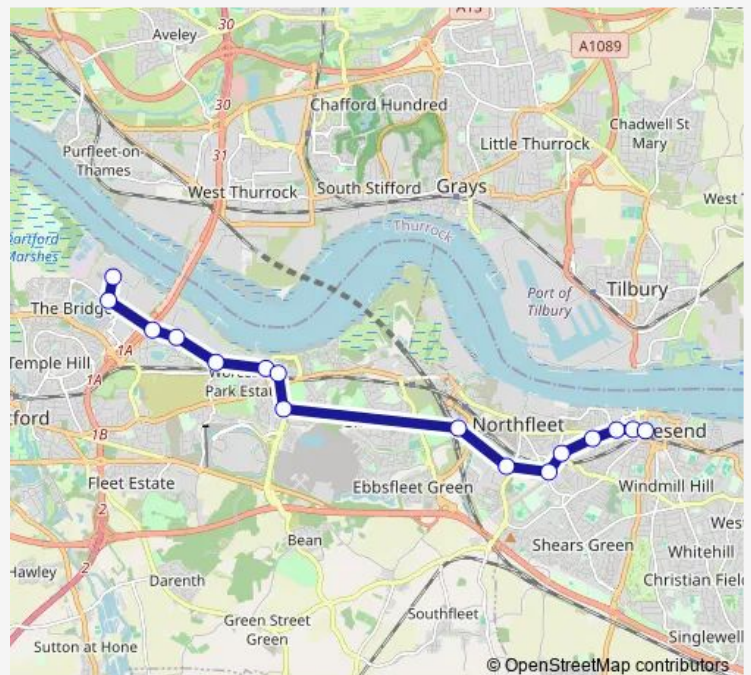

### Direction

Amazon LCY3 — Garrick Street

16 stops

[Open route schedule](#)

Amazon LCY3

Rennie Drive

Crossways Boulevard

Galleon Boulevard

Stone Crossing

Asda

Railway Station

St Clements Lakes

Ebbsfleet International Railway Station

Springhead Road

Vale Road

Rosherville Way

### Route schedule

Amazon LCY3 — Garrick Street

Monday 06:10-20:10

Tuesday 06:10-20:10

Wednesday 06:10-20:10

Thursday 06:10-20:10

Friday 06:10-20:10

Saturday 06:10-20:10

### Route info

Direction: Amazon LCY3

Stops: 16

Trip Duration: 0 hour 32 min

Fastrack AZ — Dartford - Gravesend

**Direction**

Garrick Street — Amazon LCY3

16 stops