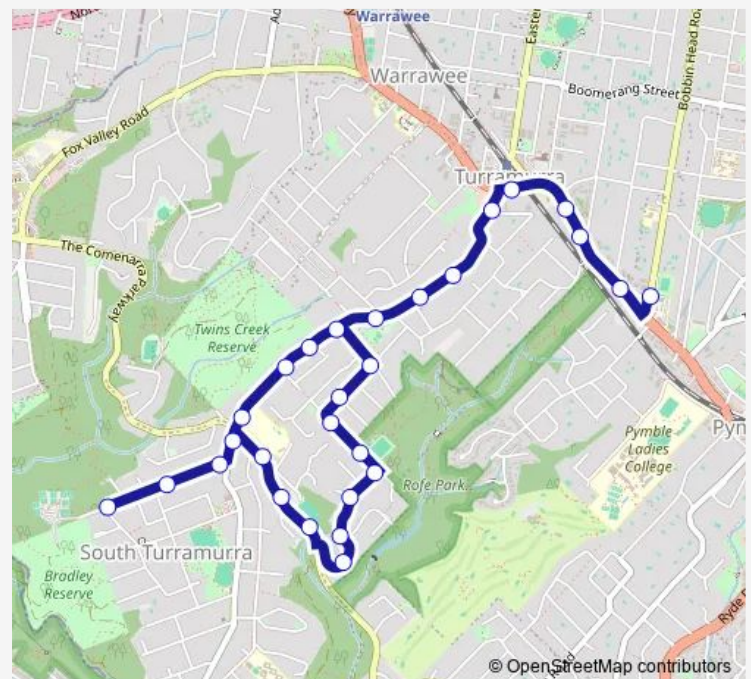

### Direction

Sacred Heart Primary School Before Pacific Hwy —  
Canoon Rd At Barwon Av

28 stops

[Open route schedule](#)

Sacred Heart Primary School Before Pacific Hwy

Pacific Hwy Opp Warrangi St

Pacific Hwy Opp Womerah St

### Route schedule

Sacred Heart Primary School Before Pacific Hwy —  
Canoon Rd At Barwon Av

Monday	15:10
Tuesday	15:10
Wednesday	15:10
Thursday	15:10
Friday	—
Saturday	—
Sunday	—

### Route info

Direction: Sacred Heart Primary School Before Pacific Hwy

Stops: 28

Trip Duration: 0 hour 19 min

9015 — Sacred Heart PS to Canoon Rd at Barwon Av, South Turramurra

Waratah Rd Opp Taylor Av

Waratah Rd At Boronia Av