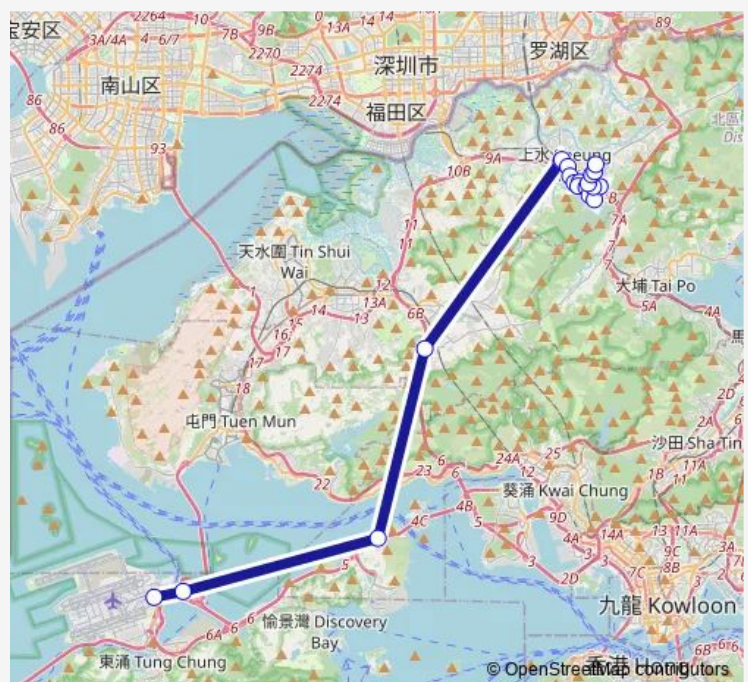

### Route schedule

[Kmb] Luen WO HUI BUS Terminus[[Lwb] Luen WO HUI BUS Terminus — [Ctb] Airport (Ground Transportation Centre)][Lwb] Airport (GTC) BUS Terminus

Monday	05:10-20:30
Tuesday	05:10-20:30
Wednesday	05:10-20:30
Thursday	05:10-20:30
Friday	05:10-20:30
Saturday	05:10-19:30
Sunday	05:10-19:30

### Route info

Direction: [Kmb] Luen WO HUI BUS Terminus[[Lwb] Luen WO HUI BUS Terminus

Stops: 21

Trip Duration: 1 hour 33 min

■ A43 — Fanling (Luen WO HUI) - Airport (Ground Transportation Centre)

[Ctb] Sheung Shui Station - Exit D1, SAN WAN Road|[Kmb] Sheung Shui BBI - Sheung Shui Station|[Lwb] Sheung Shui Station