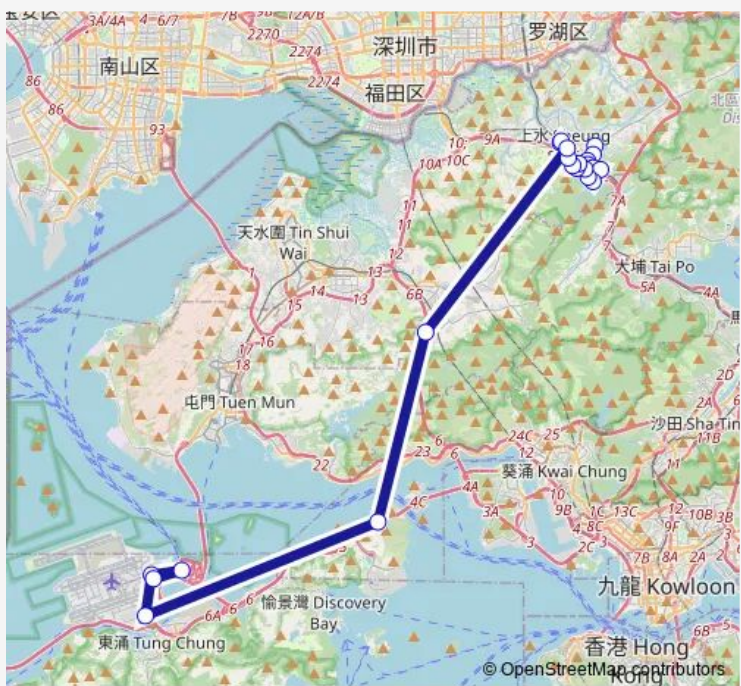

Route schedule

[Kmb] Luen WO HUI BUS Terminus[[Lwb] Luen WO HUI BUS Terminus — [Ctb] Airport (Ground Transportation Centre)][Lwb] Airport (GTC) BUS Terminus

Monday	06:40-07:10
Tuesday	06:40-07:10
Wednesday	06:40-07:10
Thursday	06:40-07:10
Friday	06:40-07:10
Saturday	06:40
Sunday	06:40

Route info

Direction: [Kmb] Luen WO HUI BUS Terminus[[Lwb] Luen WO HUI BUS Terminus

Stops: 22

Trip Duration: 1 hour 42 min

■ A43 — Fanling (Luen WO HUI) - Airport (Ground Transportation Centre) (VIA Cathay City) **BusMaps**