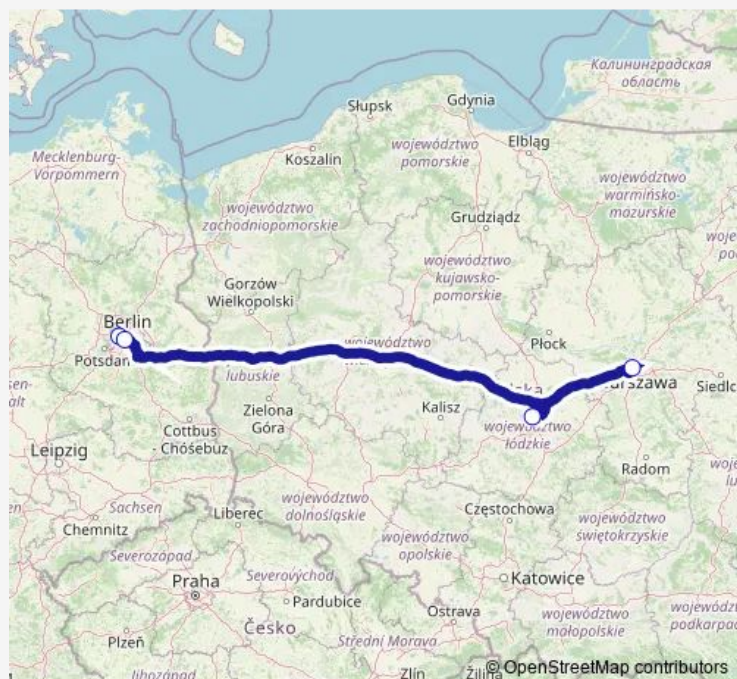

Bus FlixBus 1328 Warsaw - Lodz - Berlin

[Go to website](#)

**Direction**

Berlin central bus station — Warsaw, Bus Station West

4 stops

[Open route schedule](#)

Berlin central bus station

Berlin Südkreuz train station

Lodz, Bus Station

Warsaw, Bus Station West

**Route schedule**

Berlin central bus station — Warsaw, Bus Station West

Monday	—
Tuesday	04:00-05:00
Wednesday	—
Thursday	—
Friday	04:00-05:00
Saturday	—
Sunday	04:00

**Route info**

Direction: Berlin central bus station

Stops: 4

Trip Duration: 7 hour 55 min

FlixBus 1328 — Warsaw - Lodz - Berlin

## Route info

Direction: Warsaw, Bus Station West

Stops: 4

Trip Duration: 7 hour 55 min

FlixBus 1328 Bus time schedules and route maps are available in an offline PDF at [busmaps.com](https://busmaps.com). Use the [busmaps.com](https://busmaps.com) website to see live bus times, train schedule or subway schedule, and step-by-step directions for all public transit in Berlin