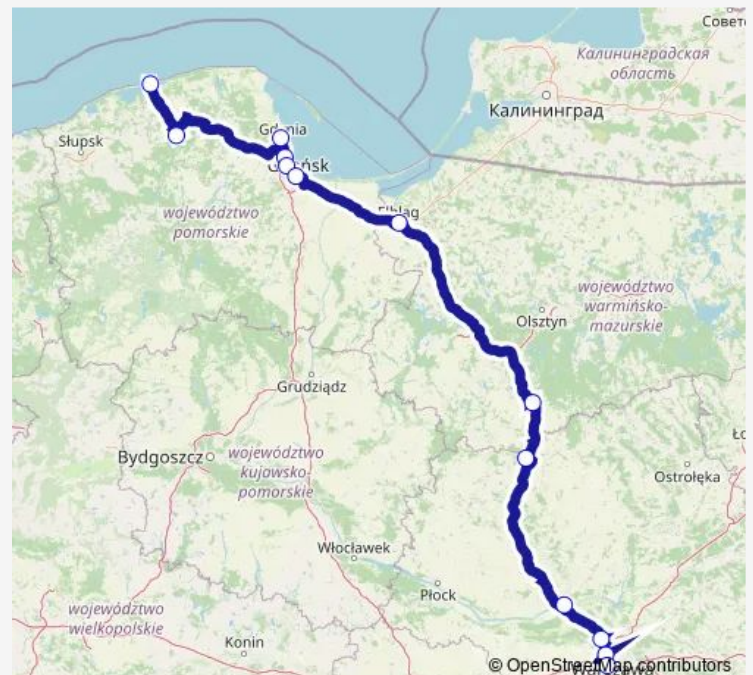

Warsaw, Chopin Airport

Route schedule

Leba, Plac Dworcowy Street — Warsaw, Chopin Airport

Monday 09:00

Tuesday 09:00

Wednesday 09:00

Thursday 09:00

Friday 09:00

Saturday 09:00

Sunday 09:00

Route info

Direction: Leba, Plac Dworcowy Street

Stops: 13

Trip Duration: 8 hour 30 min

Direction

Warsaw, Chopin Airport — Leba, Plac Dworcowy Street

13 stops

[Open route schedule](#)

Warsaw, Chopin Airport

Warsaw, Bus Station West

Warsaw, Metro Młociny

Nowy Dwor Mazowiecki, Warsaw-Modlin Airport

Mlawa, Bus Station

Nidzica, Kolejowa Street

Elblag, Bus Station

Gdansk, Bus Station

Gdansk, Hala Olivia 1840 and 1841

Sopot, PKP Niepodleglosci 01 and 02

Gdynia, Bus station

Lebork, Dworcowa Street

Leba, Plac Dworcowy Street

Route schedule