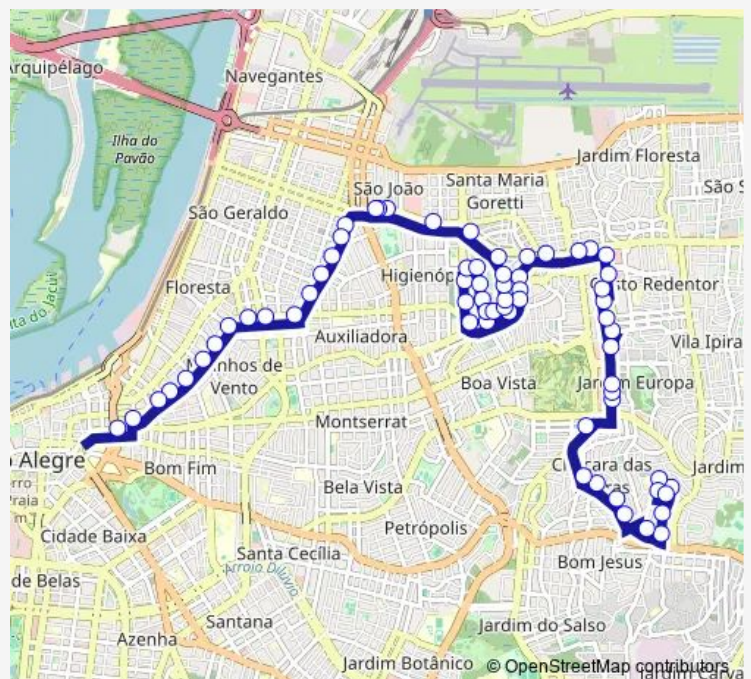

DR Joao Simplicio A DE Carvalho DF 890 Campo DE Futebol

CEL JOAO CORREA

CEL JOAO CORREA 135

CEL JOAO CORREA 21

Route schedule

Barao DE Bage 655 — Independencia 270 Praca DO Rosario

Monday 06:35-23:20

Tuesday 06:35-23:20

Wednesday 06:35-23:20

Thursday 06:35-23:20

Friday 06:35-23:20

Saturday 06:40-22:15

Sunday 06:45-22:00

Route info

Direction: Barao DE Bage 655

Stops: 67

Trip Duration: 0 hour 42 min

6372 — Chacara DAS Pedras VIA Iapi

Umbu 701

Antonio Joaquim Mesquita 296

Antonio Joaquim Mesquita 86

Assis Brasil 2358

Assis Brasil DF 2251

Assis Brasil 1894