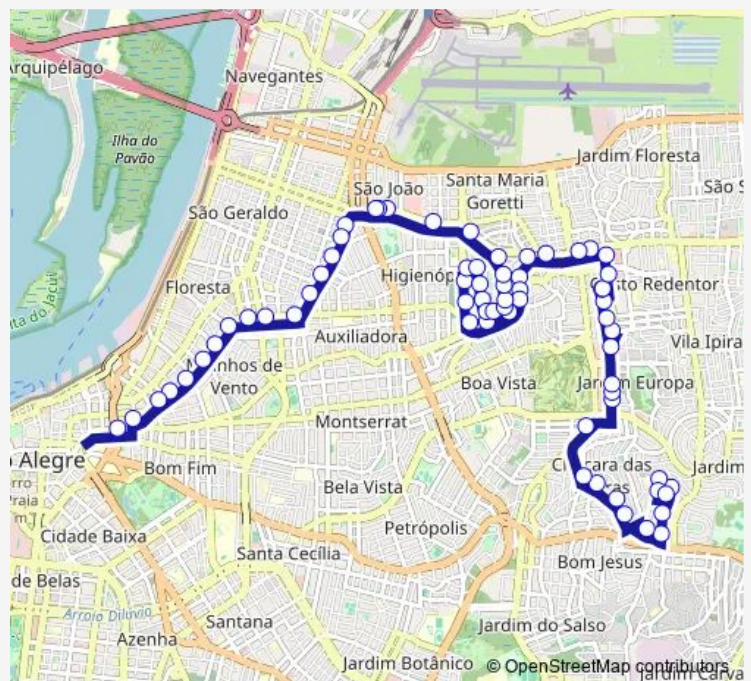

### Route schedule

Barao DE Bage 655 — Independencia 270 Praca DO Rosario

Monday 06:35-23:20

Tuesday 06:35-23:20

Wednesday 06:35-23:20

Thursday 06:35-23:20

Friday 06:35-23:20

Saturday 06:40-22:15

### Route info

Direction: Barao DE Bage 655

Stops: 66

Trip Duration: 0 hour 45 min

6372 — Chacara DAS Pedras VIA Iapi

Antonio Joaquim Mesquita 296

Antonio Joaquim Mesquita 86

Assis Brasil 2358