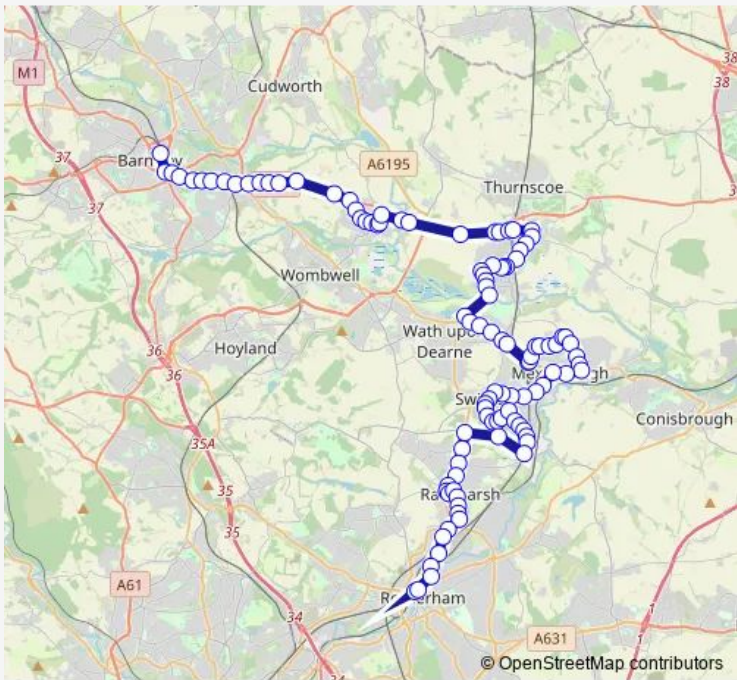

Bus 217 Rotherham - Cortonwood or Barnsley

[Go to website](#)

Direction
 Barnsley Interchange/A20 — Rotherham Interchange/A3
 105 stops
[Open route schedule](#)

- Barnsley Interchange/A20
- Sheffield Road/Taylor Row
- Doncaster Road/Oakwell Lane
- Doncaster Road/Chilton Street
- Doncaster Road/Portland Street
- Doncaster Road/Vaal Street
- Doncaster Road/Kendray Hospital
- Doncaster Road/Raymond Road
- Doncaster Road/Gordon Street
- Doncaster Road/Hill Street
- Doncaster Road/St Pauls Parade
- Doncaster Road/Christ Church
- Doncaster Road/Eskdale Road
- Doncaster Road/Wood Laithes Farm
- Doncaster Road/Barnsley Road
- Barnsley Road/Doncaster Road
- Barnsley Road/Upperwood Hall
- Barnsley Road/Bly Road
- Barnsley Road/Woodhall Road
- Barnsley Road/North Street
- Barnsley Road/Nanny Marr Road

Route schedule
 Barnsley Interchange/A20 — Rotherham Interchange/A3

Monday	08:40-15:45
Tuesday	08:40-15:45
Wednesday	08:40-17:48
Thursday	08:40-15:45
Friday	08:40-15:45
Saturday	08:40-17:48
Sunday	—

Route info
 Direction: Barnsley Interchange/A20
 Stops: 105
 Trip Duration: 1 hour 53 min

Rotherham Road/The Gateway

Rotherham Road/Taylors Lane

Great Eastern Way/Broad Street

Barber's Avenue/Aldwarke Lane

Barber's Avenue/Victoria Road

Barber's Avenue/Goosebutt Street

Barber's Avenue/Rockcliffe Road

Direction: Rotherham Interchange/A3

Stops: 104

Trip Duration: 1 hour 47 min

Fitzwilliam Street/Lawrence Drive

Piccadilly Road/Fitzwilliam Street

Piccadilly Road/Lawrence Drive

Valley Road/Piccadilly Road

Valley Road/Brookside