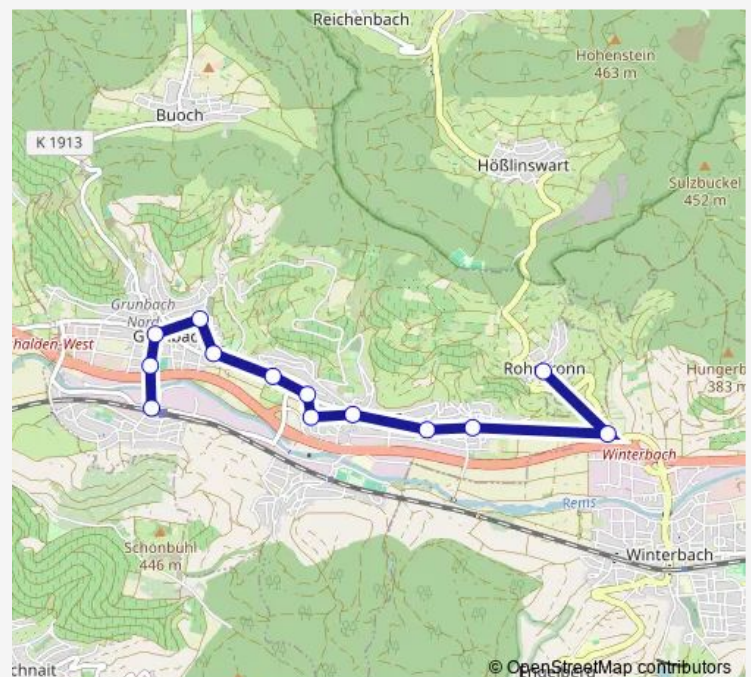

### Route schedule

Rohrbronn — Grunbach

Monday 07:05-08:05

Tuesday 07:05-08:05

Wednesday 07:05-08:05

Thursday 07:05-08:05

Friday 07:05-08:05

Saturday —

### Route info

Direction: Rohrbronn

Stops: 13

Trip Duration: 0 hour 16 min

**Direction**

Grunbach — Rohrbronn

12 stops

[Open route schedule](#)