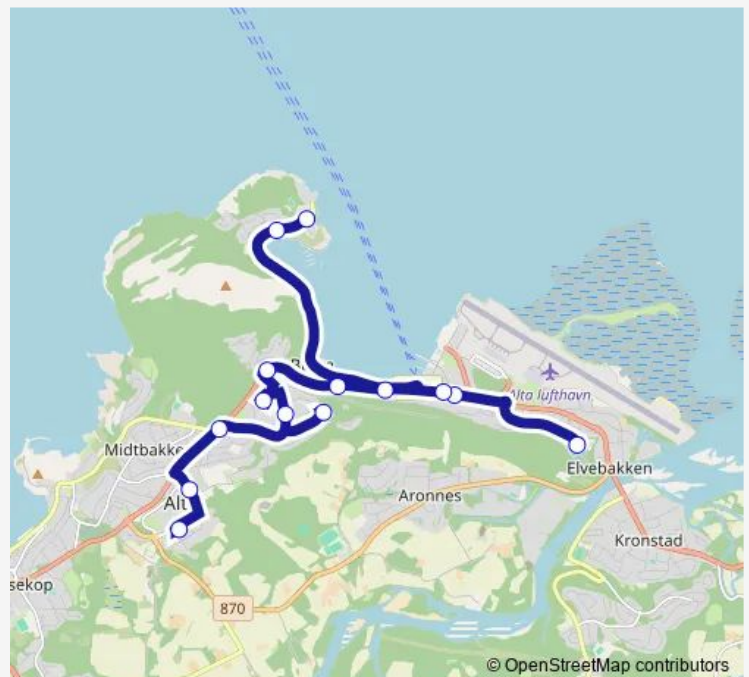

Wednesday 08:00-14:35

Thursday 08:00-14:35

Friday 08:00-14:35

Saturday —

Sunday —

Route info

Direction: Amtmannsnes

Stops: 14

Trip Duration: 0 hour 25 min

■ 217 — Alta sentrum - Amtmannsnes

Direction

Alta sentrum — Amtmannsnes

14 stops

[Open route schedule](#)

Alta sentrum

Alta Helsesenter

Wednesday 07:40-14:05

Thursday 07:40-14:05

Friday 07:40-14:05

Saturday —

Sunday —

Route info

Direction: Alta sentrum

Stops: 14