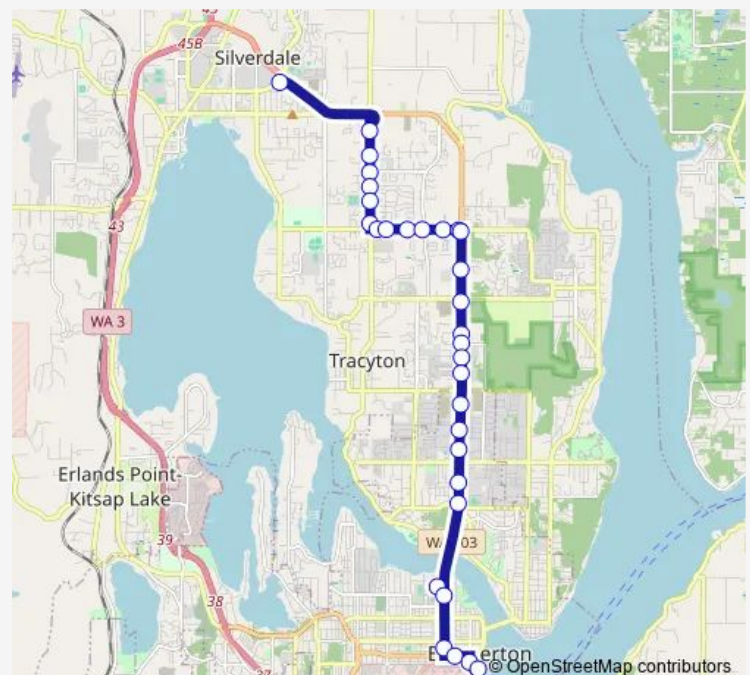

Fairgrounds at Olympic Village Apts.

Fairgrounds at Old Military

Fairgrounds at Tanbark

Fairgrounds at Village Fair Apts.

Route schedule

Bremerton Transportation Center (Btc) — Silverdale Transit Center (Stc)

Monday 05:40-21:00

Tuesday 05:40-21:00

Wednesday 05:40-21:00

Thursday 05:40-21:00

Friday 05:40-21:00

Saturday 07:45-18:15

Sunday 08:15-15:55

Route info

Direction: Bremerton Transportation Center (Btc)

Stops: 29

Trip Duration: 0 hour 38 min

217 — Bremerton/Silverdale East

Fairgrounds at Silver Pine (Handy Andy's)

Central Valley at Lopez Ln

Central Valley at Conifer - Fairview Middle School

Central Valley at Conifer

Central Valley at Foster

Central Valley at Watson Ct

Central Valley & Bucklin Hill

Silverdale Transit Center (Stc)

Direction

Silverdale Transit Center (Stc) — Bremerton Transportation Center (Btc)