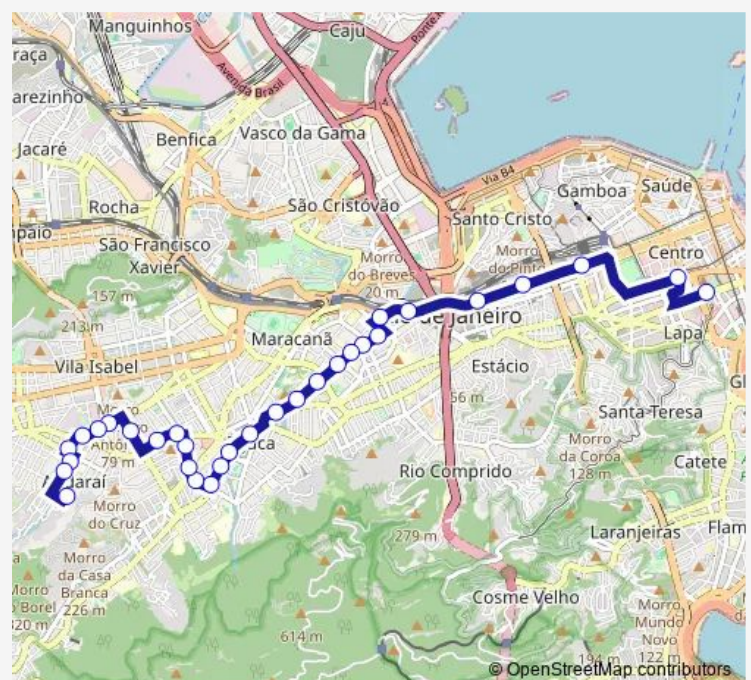

Bus 217 Andaraí - Carioca

[Go to website](#)

Direction

Terminal Jamil Amiden : Linhas 217 e 249 — Ponto Final: Andaraí : Leopoldo

31 stops

[Open route schedule](#)

Terminal Jamil Amiden : Linhas 217 e 249

BRS 1,4,5,I: Praça Tiradentes

BRS 1,2,3: Central

BRS 1,2,3: Praça Onze

BRS 1,2,3: Cidade Nova

Praça da Bandeira : Pista Central

Teixeira Soares

Instituto Superior de Educação - Iserj

Campos Sales

Visconde de Cairu

Lúcio de Mendonça

São Francisco Xavier

Supermercados Guanabara - Tijuca

Pareto

BRS 1,6: Saens Peña li

Abelardo Chacrinha Barbosa

Conde de Itaguaí

José Higino

Maracanã

Maria Amália

Doutor Aníbal Moreira

Route schedule

Terminal Jamil Amiden : Linhas 217 e 249 — Ponto Final: Andaraí : Leopoldo

Monday 00:00

Tuesday 00:00

Wednesday 00:00

Thursday 00:00

Friday 00:00

Saturday 00:00

Sunday 00:00

Route info

Direction: Terminal Jamil Amiden : Linhas 217 e 249

Stops: 31

Trip Duration: 0 hour 32 min

217 — Andaraí - Carioca