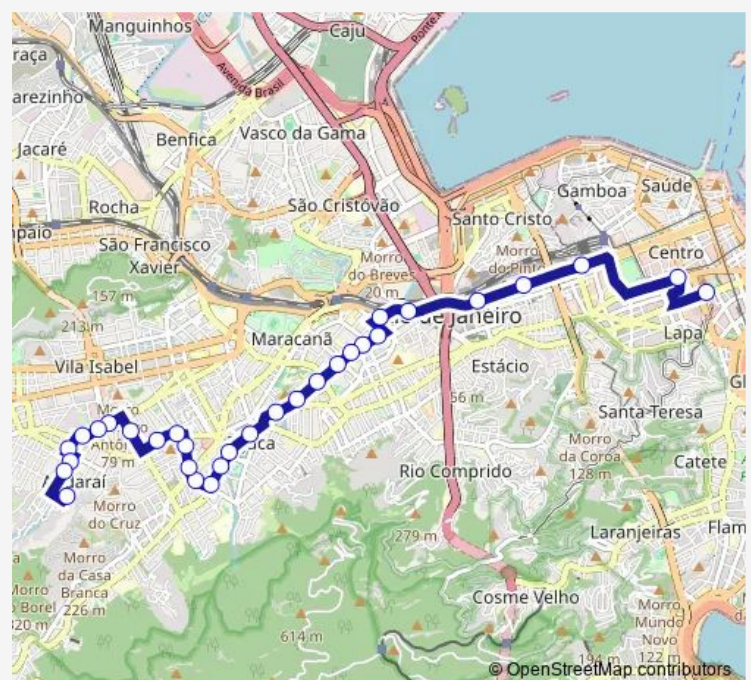

Barão de Iguatemi

Praça da Bandeira : Pista Lateral

BRS 1,2,3,4,5,I: Cidade Nova

Route schedule

Ponto Final: Andaraí : Leopoldo — Terminal Jamil Amiden : Linhas 217 e 249

Monday 00:00

Tuesday 00:00

Wednesday 00:00

Thursday 00:00

Friday 00:00

Saturday 00:00

Sunday 00:00

Route info

Direction: Ponto Final: Andaraí : Leopoldo

Stops: 31

Trip Duration: 0 hour 42 min

217 — Andaraí - Carioca

BRS 1,2,3: Praça Onze

BRS 1,3: Rua de Santana

BRS 1,2,3: Central

BRS 1,2,3: Praça da República

BRS 1,4: Passos

BRS 1,4: Buenos Aires

BRS 1,2,3,4,5,I: Uruguaiana

Sunday 00:00

Route info

Direction: Terminal Jamil Amiden : Linhas 217 e 249

Stops: 31

Trip Duration: 0 hour 32 min

Supermercados Guanabara - Andaraí

Barão de São Francisco

Tijolinho