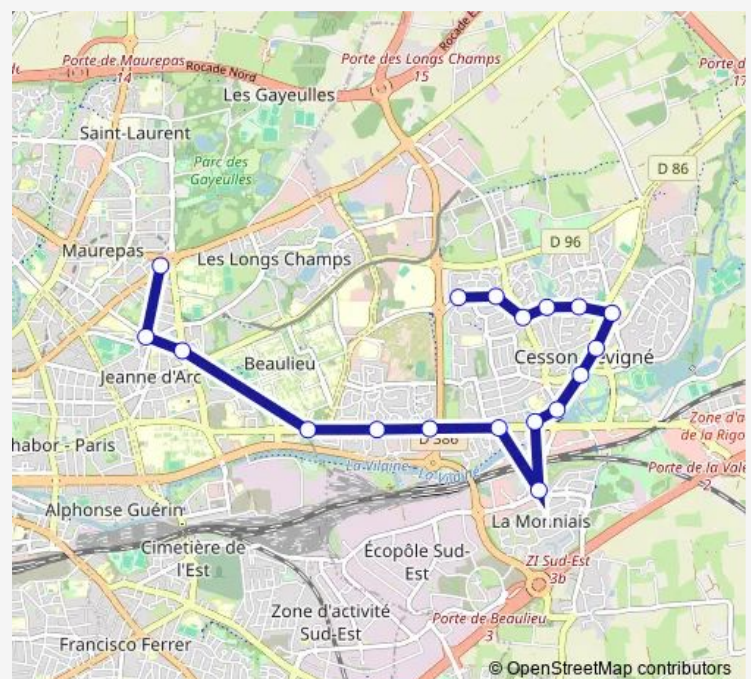

Bus 217 Cesson-Sévigné (Cormier) <> Rennes (Joliot-Curie)

[Go to website](#)

Direction

Joliot-Curie — Cormier

18 stops

[Open route schedule](#)

- Joliot-Curie
- Assomption
- Docteur Quentin
- Tournebride
- Champs Péans
- Taillis
- Hublais
- Monniais
- Sports et Nature
- Vilaine
- Cesson Mairie
- Cesson Piscine
- Bourgchevreuil
- La Coulée
- Fontenelle
- Mare Pavée
- Les Lacs
- Cormier

Route schedule

Joliot-Curie — Cormier

Monday	15:50-18:00
Tuesday	15:50-18:00
Wednesday	—
Thursday	—
Friday	—
Saturday	—
Sunday	—

Route info

Direction: Joliot-Curie

Stops: 18

Trip Duration: 0 hour 30 min

Direction

Cormier — Joliot-Curie

18 stops

[Open route schedule](#)

Cormier

Les Lacs

Mare Pavée

Fontenelle

La Coulée

Tuesday 08:23

Wednesday 08:23

Thursday —

Friday —

Saturday —

Sunday —

Route info

Direction: Cormier