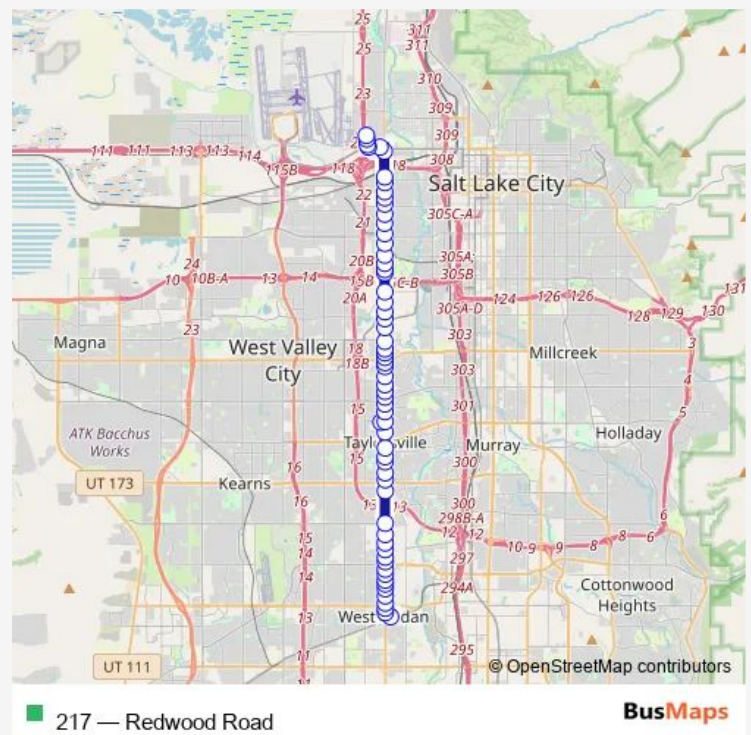

Redwood Rd / North Temple (Sb)

Redwood Rd / 400 S (Sb)

Redwood Rd / 500 S (Sb)

Redwood Rd / 700 S (Sb)

Redwood Rd / Indiana Ave (Sb)

Redwood Rd / 950 S (Sb)

Redwood Rd / 1100 S (Sb)

Redwood Rd / California Ave (Sb)

Redwood Rd / 1500 S (Sb)

Redwood Rd / 1600 S (Sb)

Redwood Rd / 1700 S (Sb)

Redwood Rd / 1800 S (Sb)

Redwood Rd / 1900 S (Sb)

Redwood Rd / 2320 S (Sb)

Redwood Rd / Parkway Blvd (Sb)

Redwood Rd / 2700 S (Sb)

Redwood Rd / Redwood Junction Stati

Redwood Rd / Sunset Ave (Sb)

Redwood Rd / 3100 S (Sb)

Route schedule

Services for the Deaf and Visually — West Jordan City Center Stn (Bay A)

Monday	03:52-00:07 ⁺¹
Tuesday	03:52-00:07 ⁺¹
Wednesday	03:52-00:07 ⁺¹
Thursday	03:52-00:07 ⁺¹
Friday	03:52-00:07 ⁺¹
Saturday	03:52-23:52
Sunday	05:45-20:45

Route info

Direction: Services for the Deaf and Visually

Stops: 56

Trip Duration: 0 hour 51 min

Redwood Rd / 3300 S (Sb)

Redwood Rd / 3400 S (Sb)

Redwood Rd / 3500 S (Sb)

Redwood Rd / 3650 S (Sb)