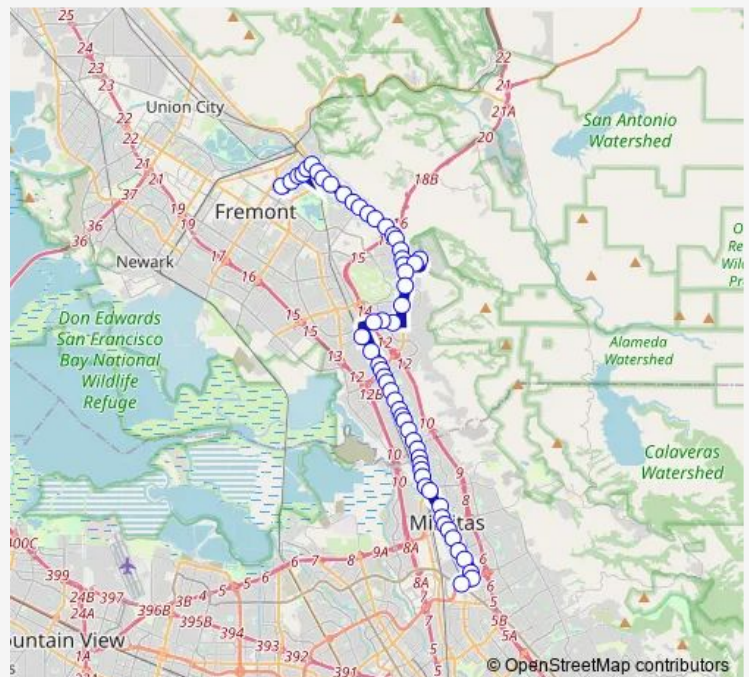

Warm Springs Blvd & Mayten Way

Warm Springs Blvd & Starlite Way

Warm Springs Blvd & Camphor Av

Warm Springs Blvd & Gable Dr (Near Hammond Av)

Warm Springs Blvd & Lippert Av

**Route schedule**

Milpitas Bart VTA Bay 9 — Fremont Bart

Monday 07:25-21:55

Tuesday 07:25-21:55

Wednesday 07:25-21:55

Thursday 07:25-21:55

Friday 07:25-21:55

Saturday 07:15-21:45

Sunday 07:15-21:45

**Route info**

Direction: Milpitas Bart VTA Bay 9

Stops: 55

Trip Duration: 0 hour 56 min

217 — Mission San Jose - Milpitas

Warm Springs Blvd & Hackamore Ln(Mission Falls Ln)

Warm Springs Blvd & E Warren Av

Warm Springs Blvd & Mission Blvd

Warm Springs Blvd & Mission Ct

Warm Springs Blvd & Warm Springs Ct

Warm Springs Bart

S Grimmer Blvd & Parkmeadow Dr

S Grimmer Blvd & Paseo Padre Pkwy

S Grimmer Blvd & Ishi Dr

Mission Blvd & Antelope Dr (S Grimmer Blvd)