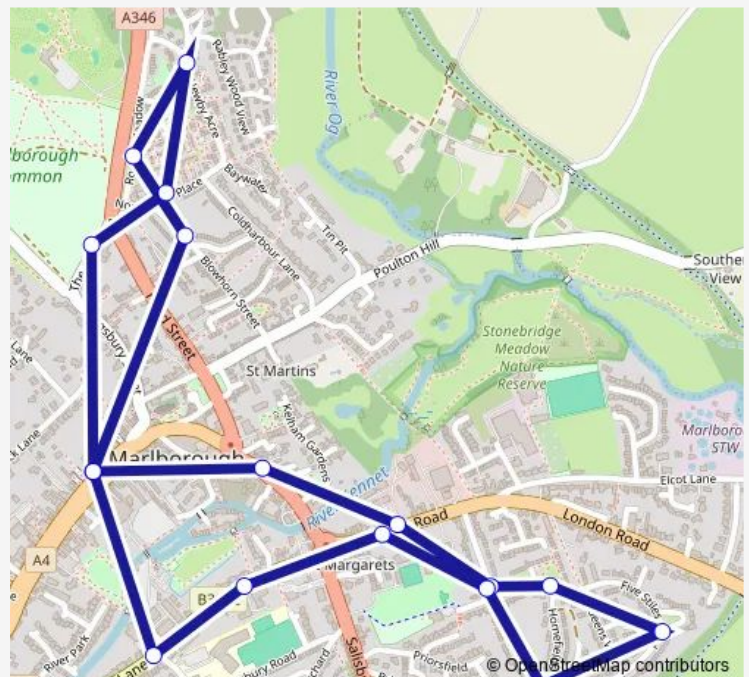

Pelhams Court

Laurel Corner

St Margaret's Mead

Savernake Crescent

Homefields

Laurel Corner

Old Stone Yard

Police Station

Route schedule

Lloyds Bank — Lloyds Bank

Monday 09:30-15:25

Tuesday 09:30-15:25

Wednesday 09:30-15:25

Thursday 09:30-15:25

Friday 09:30-15:25

Saturday 09:30-13:15

Sunday —

Route info

Direction: Lloyds Bank

Stops: 18

Trip Duration: 0 hour 21 min

217 — Marlborough Town Service

217 Bus time schedules and route maps are available in an offline PDF at busmaps.com. Use the busmaps.com website to see live bus times, train schedule or subway schedule, and step-by-step directions for all public transit in Marlborough