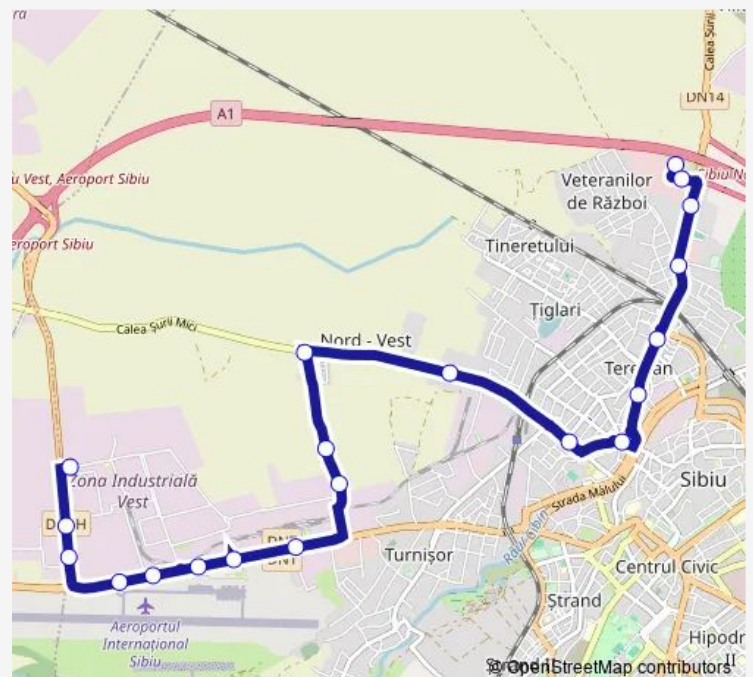

SNR Rulmenti

SC Continental

Route schedule

Hornbach — SC Continental

Monday 06:10-22:10

Tuesday 06:10-22:10

Wednesday 06:10-22:10

Thursday 06:10-22:10

Friday 06:10-22:10

Saturday 06:10-22:10

Sunday 06:10-22:10

Route info

Direction: Hornbach

Stops: 20

Trip Duration: 0 hour 25 min

217 — Hornbach - Magnolia - SC Continental

BusMaps

Direction

SC Continental — Hornbach

20 stops

[Open route schedule](#)

SC Continental

Gradinita Continental

Harting 1

Hornbach

Route schedule

SC Continental — Hornbach

Monday 07:15-23:15

Tuesday 07:15-23:15

Wednesday 07:15-23:15

Thursday 07:15-23:15

Friday 07:15-23:15