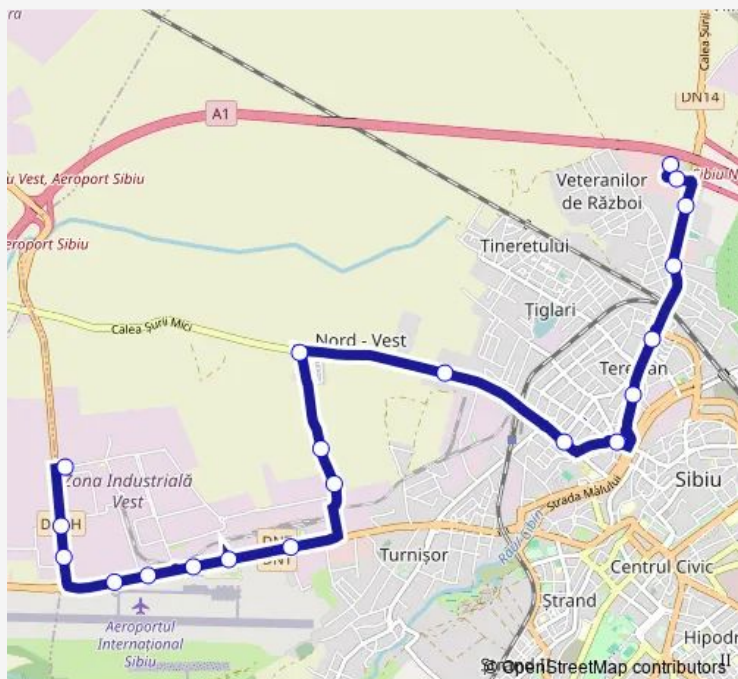

SNR Rulmenti

SC Continental

Route schedule

Hornbach — SC Continental

Monday 06:10-22:10

Tuesday 06:10-22:10

Wednesday 06:10-22:10

Thursday 06:10-22:10

Friday 06:10-22:10

Saturday 06:10-22:10

Sunday 06:10-22:10

Route info

Direction: Hornbach

Stops: 20

Trip Duration: 0 hour 25 min

217 — Hornbach - Magnolia - SC Continental

Direction

SC Continental — Hornbach

19 stops

[Open route schedule](#)

SC Continental

Gradinita Continental

Harting 1

Biomin