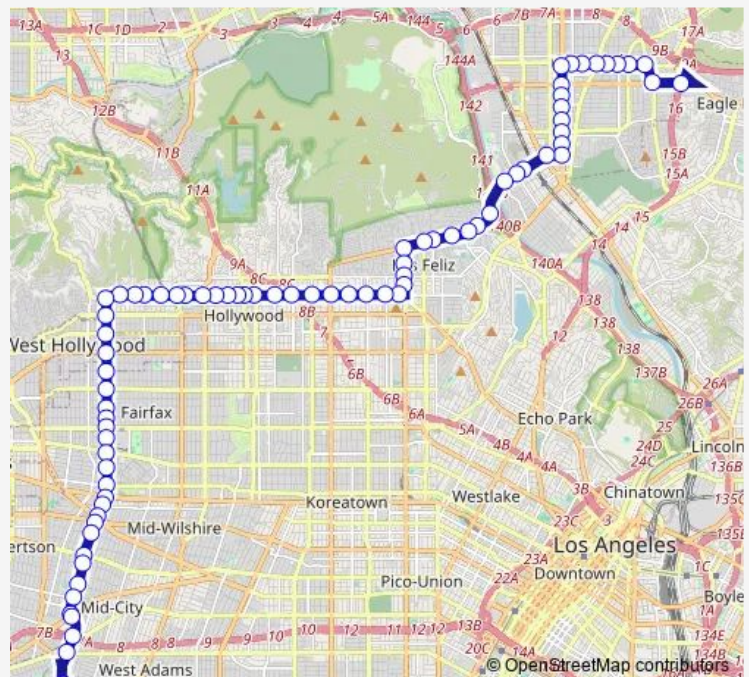

Fairfax / 1st

Fairfax / Beverly

Fairfax / Oakwood

Route schedule

La Cienega Station Terminal — Colorado / Egleedale

Monday 04:01-20:39

Tuesday 04:01-20:39

Wednesday 04:01-20:39

Thursday 04:01-20:39

Friday 04:01-20:39

Saturday 05:27-20:40

Sunday 05:27-20:40

Route info

Direction: La Cienega Station Terminal

Stops: 81

Trip Duration: 1 hour 55 min

217 — Metro Local Line

Fairfax / Rosewood

Fairfax / Melrose

Fairfax / Willoughby

Fairfax / Santa Monica

Fairfax / Fountain

Fairfax / Sunset

Fairfax / Hollywood

Hollywood / Genesee

Hollywood / Curson

Hollywood / Gardner

Hollywood / Fuller

Hollywood / La Brea

Hollywood / Sycamore

Hollywood / Highland

Hollywood / Las Palmas