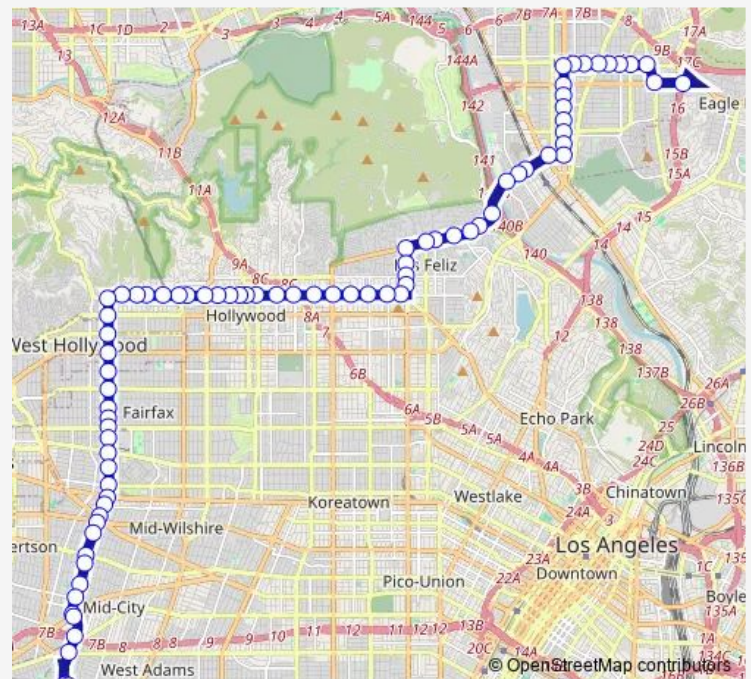

Fairfax / 1st

Fairfax / Beverly

Fairfax / Oakwood

Route schedule

La Cienega Station Terminal — Colorado / Egleedale

Monday 04:01-20:39

Tuesday 04:01-20:39

Wednesday 04:01-20:39

Thursday 04:01-20:39

Friday 04:01-20:39

Saturday 05:27-20:40

Sunday 05:27-20:40

Route info

Direction: La Cienega Station Terminal

Stops: 81

Trip Duration: 2 hour 1 min

217 — Metro Local Line

Fairfax / Rosewood

Fairfax / Melrose

Fairfax / Willoughby

Fairfax / Santa Monica

Fairfax / Fountain

Fairfax / Sunset

Fairfax / Hollywood

Hollywood / Genesee

Hollywood / Curson

Hollywood / Gardner

Hollywood / Fuller

Hollywood / La Brea

Hollywood / Sycamore

Hollywood / Highland

Hollywood / Las Palmas