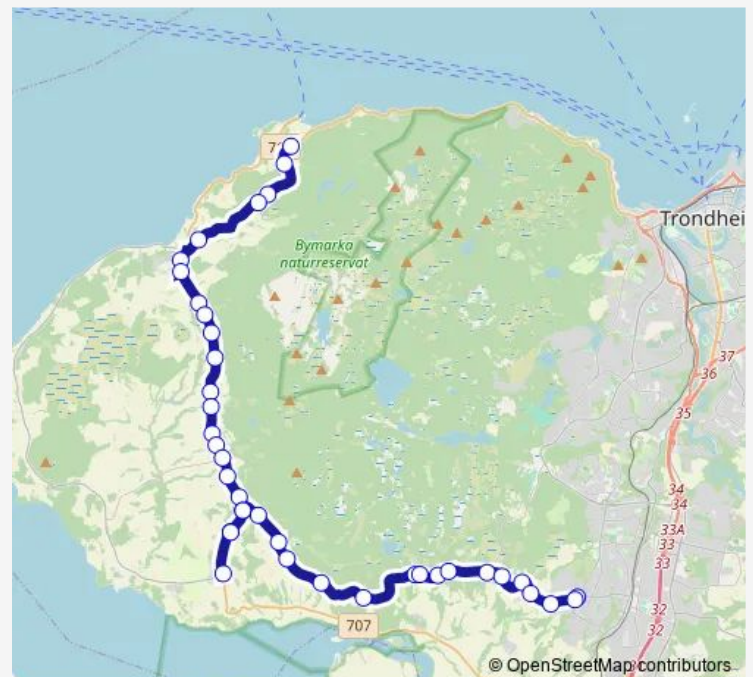

### Route schedule

Flakkråa — Østre Lund

Monday	06:45
Tuesday	06:45
Wednesday	06:45
Thursday	06:45
Friday	06:45
Saturday	—
Sunday	—

### Route info

Direction: Flakkråa

Stops: 39

Trip Duration: 0 hour 39 min

217 — Flakk- Lund

BusMaps

Fallet

Myrsund