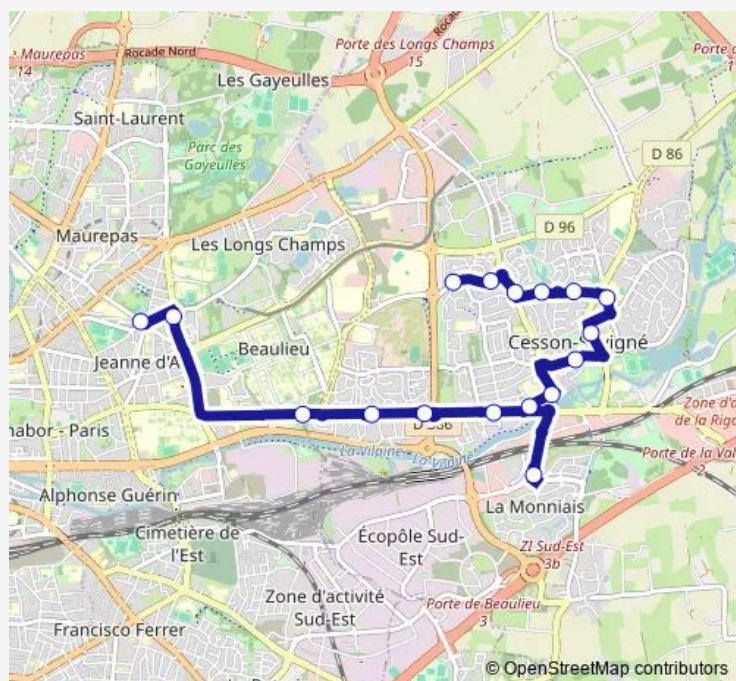

Mare Pavée

Fontenelle

La Coulée

Bourgchevreuil

Cesson Piscine

Cesson Mairie

Vilaine

Sports et Nature

Cormier — Assomption

Monday 08:20

Tuesday 08:20

Wednesday 08:20

Thursday 08:20

Friday 08:20

Saturday —

Sunday —

Route info

Direction: Cormier

Stops: 17

Trip Duration: 0 hour 30 min

217 — Cesson-Sévigné (Cormier) <> Rennes (Assomption)

Direction

Assomption — Cormier

17 stops