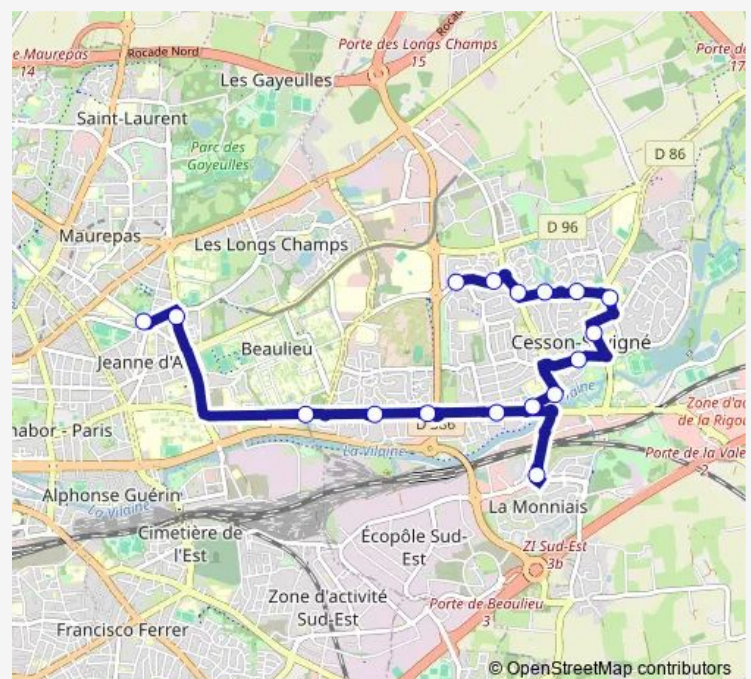

Mare Pavée

Fontenelle

La Coulée

Bourgchevreuil

Cesson Piscine

Cesson Mairie

Vilaine

Sports et Nature

Cormier — Assomption

Monday 08:20

Tuesday 08:20

Wednesday 08:20

Thursday 08:20

Friday 08:20

Saturday —

Sunday —

Route info

Direction: Cormier

Stops: 17

Trip Duration: 0 hour 30 min

Direction

Assomption — Cormier

17 stops

[Open route schedule](#)