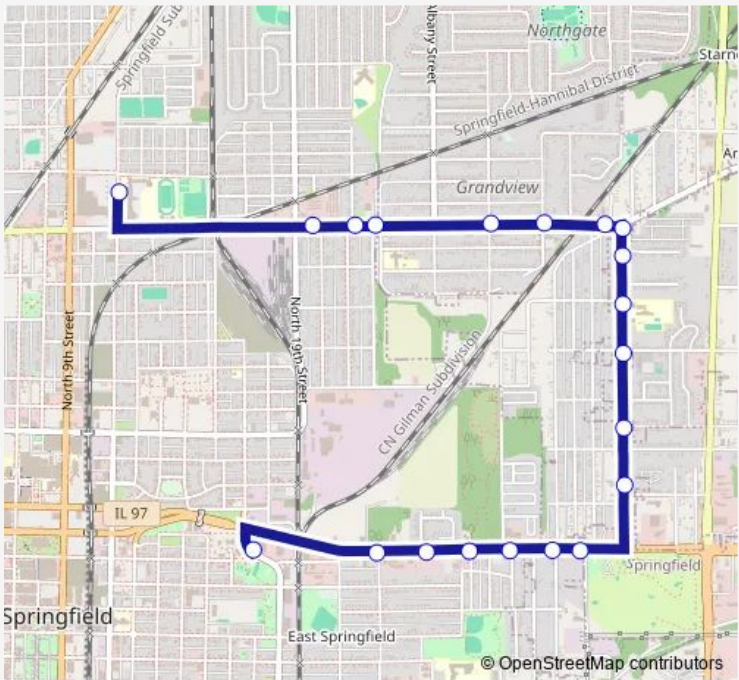

## Bus 217 Clear Lake to Lhs

[Go to website](#)

**Direction**  
 MLK & Clear Lake — Lanphier High School  
 20 stops  
[Open route schedule](#)

- MLK & Clear Lake
- Clear Lake & Wheeler
- Clear Lake & 22nd
- Clear Lake & David
- Clear Lake & Paul
- Clear Lake & Wesley
- Clear Lake & Eastdale
- Milton & Linden
- Milton & Enos
- Milton & Elm
- Milton & Elliot
- Milton & Rosaria
- Milton & Ridge
- N. Grand & Daniel
- N. Grand & Wesley
- N. Grand & Wolfe
- North Grand & Wheeler
- North Grand & Bengel
- North Grand & Paul
- Lanphier High School

Route schedule  
 MLK & Clear Lake — Lanphier High School

Monday	07:15
Tuesday	07:15
Wednesday	07:15
Thursday	07:15
Friday	07:15
Saturday	—
Sunday	—

Route info  
 Direction: MLK & Clear Lake  
 Stops: 20  
 Trip Duration: 0 hour 25 min

217 — Clear Lake to Lhs BusMaps

217 Bus time schedules and route maps are available in an offline PDF at [busmaps.com](https://busmaps.com). Use the [busmaps.com](https://busmaps.com) website to see live bus times, train schedule or subway schedule, and step-by-step directions for all public transit in Springfield