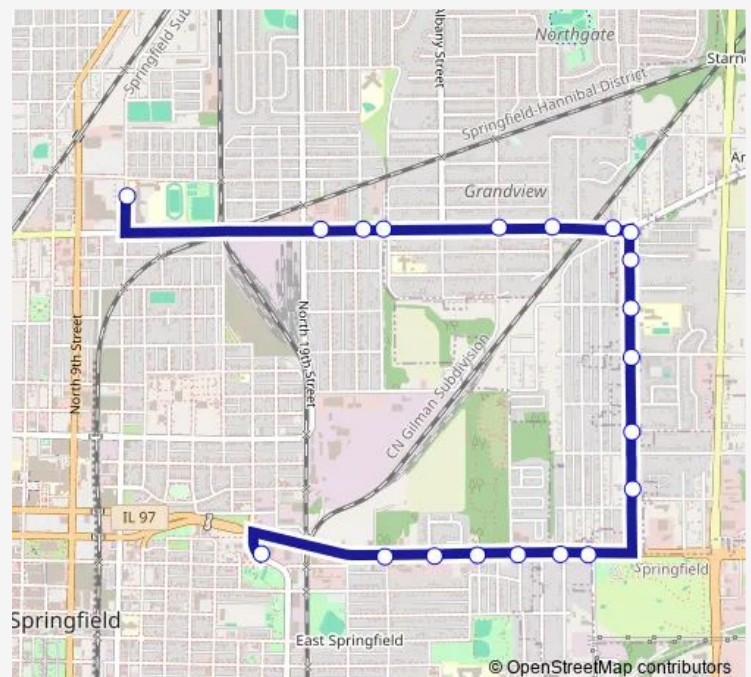

Bus 217 Clear Lake to Lhs

[Go to website](#)

Direction

MLK & Clear Lake — Lanphier High School

20 stops

[Open route schedule](#)

- MLK & Clear Lake
- Clear Lake & Wheeler
- Clear Lake & 22nd
- Clear Lake & David
- Clear Lake & Paul
- Clear Lake & Wesley
- Clear Lake & Eastdale
- Milton & Linden
- Milton & Enos
- Milton & Elm
- Milton & Elliot
- Milton & Rosaria
- Milton & Ridge
- N. Grand & Daniel
- N. Grand & Wesley
- N. Grand & Wolfe
- North Grand & Wheeler
- North Grand & Bengel
- North Grand & Paul
- Lanphier High School

Route schedule

MLK & Clear Lake — Lanphier High School

Monday	07:15
Tuesday	07:15
Wednesday	07:15
Thursday	07:15
Friday	07:15
Saturday	—
Sunday	—

Route info

Direction: MLK & Clear Lake

Stops: 20

Trip Duration: 0 hour 25 min

217 — Clear Lake to Lhs

217 Bus time schedules and route maps are available in an offline PDF at busmaps.com. Use the busmaps.com website to see live bus times, train schedule or subway schedule, and step-by-step directions for all public transit in Springfield