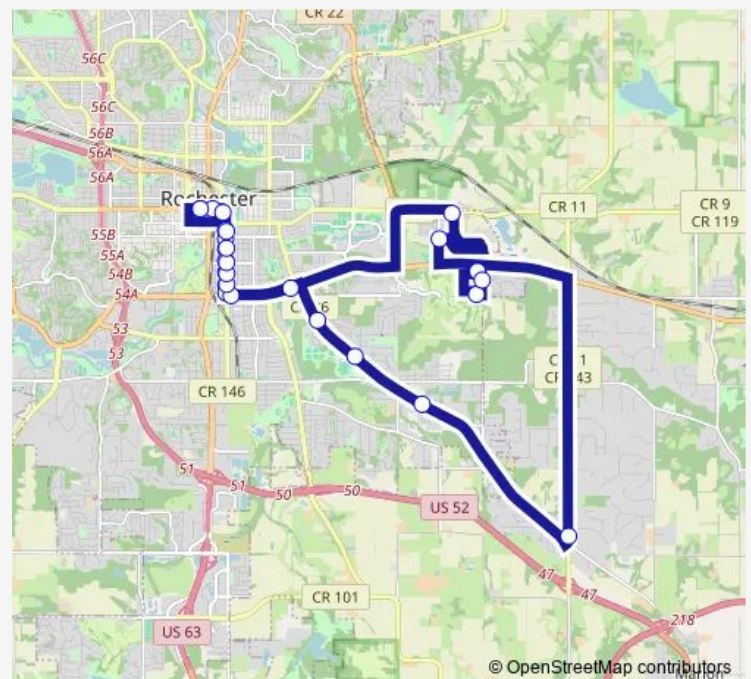

Saturday —

Sunday —

Route info

Direction: Downtown Transit CTR A

Stops: 27

Trip Duration: 0 hour 50 min

3 AVE SE AND 11 ST Se

3 AVE SE AND 10 ST Se

3 AVE SE AND 9 ST Se

3 AVE SE AND 8 ST Se

3 AVE SE AND 5 ST Se

Downtown Transit CTR A

Direction

Downtown Transit CTR A — Downtown Transit CTR B

28 stops

[Open route schedule](#)

Downtown Transit CTR A

2 ST SE AND 1 AVE Se

3 AVE SE AND South OF 2 ST Se

3 AVE SE AND 5 ST Se

3 AVE SE AND 6 1/2 ST Se

3 AVE SE AND 8 ST Se

3 AVE SE AND 9 ST Se

3 AVE SE AND 10 ST Se

Saturday —

Sunday —

Route info

Direction: Downtown Transit CTR A

Stops: 28

Trip Duration: 0 hour 50 min

3 AVE SE AND 5 ST Se

2 ST SE AT Roch PUB Library