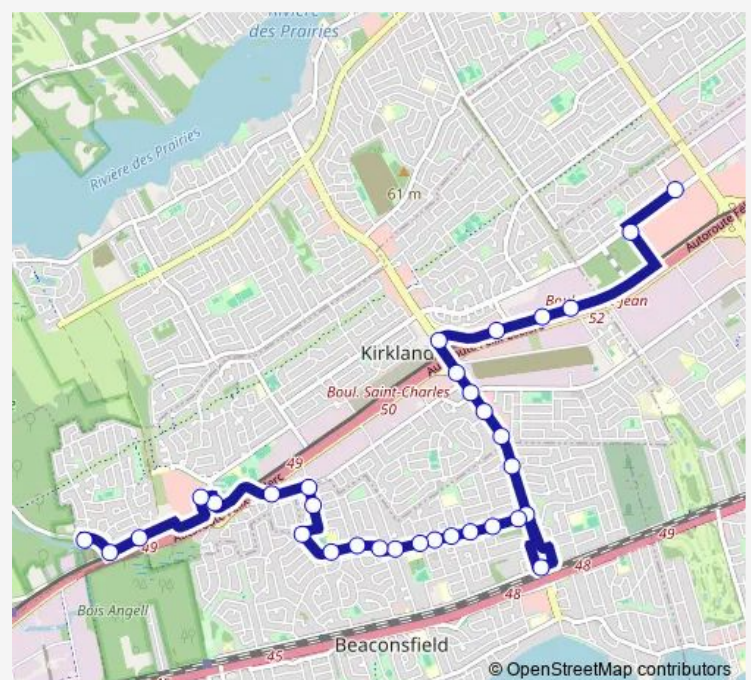

Sherbrooke / de Cadillac

Gare Beaconsfield

Saint-Charles / Sherbrooke

Route schedule

de l'Anse-à-l'Orme / Timberlea-Trail — Brunswick / Auto Plaza

Monday 05:51-23:30

Tuesday 05:51-23:30

Wednesday 05:51-23:30

Thursday 05:51-23:30

Friday 05:51-23:30

Saturday 06:00-23:30

Sunday 06:56-23:30

Route info

Direction: de l'Anse-à-l'Orme / Timberlea-Trail

Stops: 38

Trip Duration: 0 hour 30 min

Fairview / Brunswick

Brunswick / Auto Plaza

Direction

Brunswick / Auto Plaza — de l'Anse-à-l'Orme / Timberlea-Trail

32 stops

[Open route schedule](#)

Brunswick / Auto Plaza

Fairview / Brunswick

Direction: Brunswick / Auto Plaza

Stops: 32

Trip Duration: 0 hour 27 min

Montrose / Northcliff

Montrose / Sainte-Marie

Sainte-Marie / Saint-Tropez

Jean-Yves / Transcanadienne

Jean-Yves / Cinéma