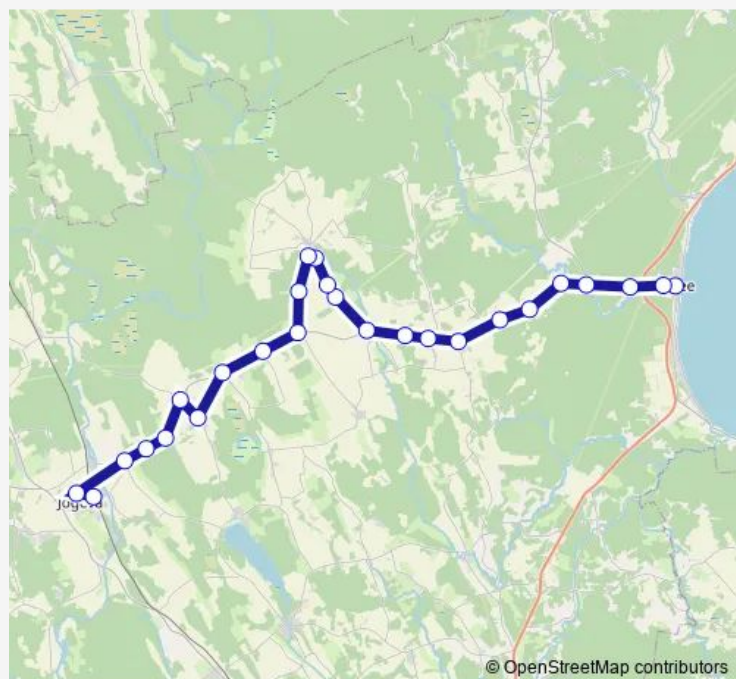

Saturday —

Sunday —

Route info

Direction: Mustvee

Stops: 26

Trip Duration: 1 hour 0 min

© OpenStreetMap contributors

Mäealuse