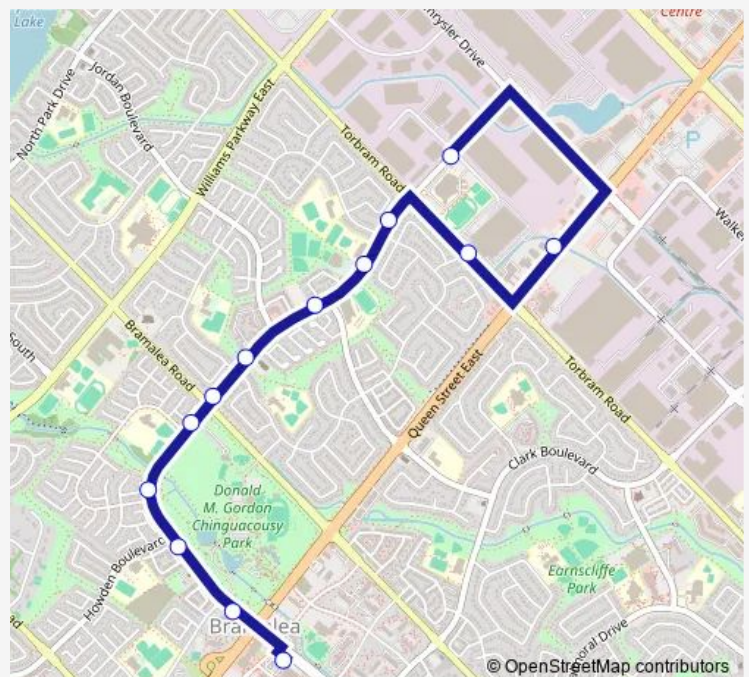

Bus 217 St. Thomas Aquinas 217

[Go to website](#)

Direction

Corporation Dr at Bramkay St — Bramalea Terminal Route 12 / 205 / 217

13 stops

[Open route schedule](#)

Corporation Dr at Bramkay St

Queen St E w/of Tim Hortons (2433 Queen St E)

Central Park Dr e/of Bramalea Rd

Central Park Dr at Hilldale Cres (E)

Central Park Dr at Hilldale Cres (W)

Central Park Dr s/of Howden Blvd

Central Park Dr s/of Hanover Rd

Bramalea Terminal Route 12 / 205 / 217

Route schedule

Corporation Dr at Bramkay St — Bramalea Terminal Route 12 / 205 / 217

Monday	14:45
Tuesday	14:45
Wednesday	14:45
Thursday	14:45
Friday	14:45
Saturday	—
Sunday	—

Route info

Direction: Corporation Dr at Bramkay St

Stops: 13

Trip Duration: 0 hour 22 min

■ 217 — St. Thomas Aquinas 217

217 Bus time schedules and route maps are available in an offline PDF at busmaps.com. Use the busmaps.com website to see live bus times, train schedule or subway schedule, and step-by-step directions for all public transit in Brampton