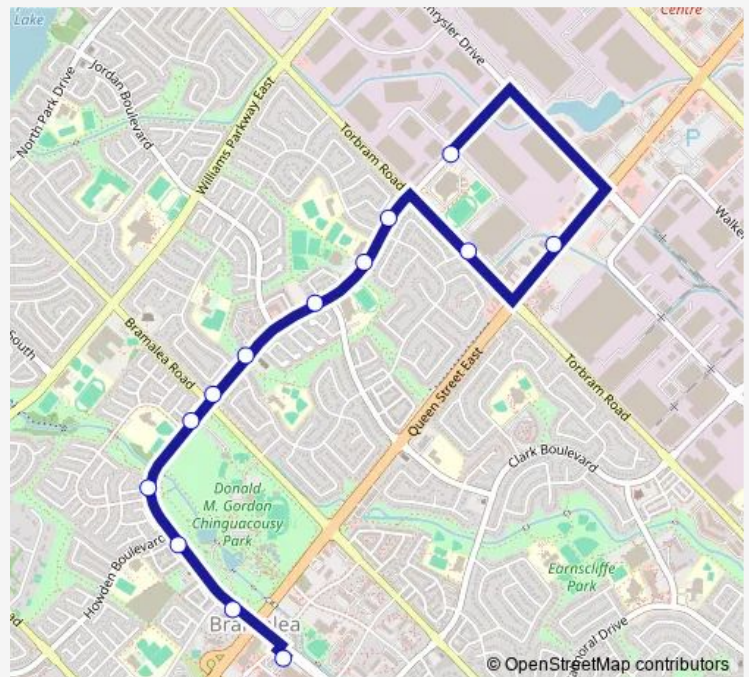

Bus 217 St. Thomas Aquinas 217

[Go to website](#)

Direction

Corporation Dr at Bramkay St — Bramalea Terminal Route 12 / 205 / 217

13 stops

[Open route schedule](#)

Corporation Dr at Bramkay St

Queen St E w/of Tim Hortons (2433 Queen St E)

Central Park Dr e/of Bramalea Rd

Central Park Dr at Hilldale Cres (E)

Central Park Dr at Hilldale Cres (W)

Central Park Dr s/of Howden Blvd

Central Park Dr s/of Hanover Rd

Bramalea Terminal Route 12 / 205 / 217

Route schedule

Corporation Dr at Bramkay St — Bramalea Terminal Route 12 / 205 / 217

| | |
|-----------|-------|
| Monday | 14:45 |
| Tuesday | 14:45 |
| Wednesday | 14:45 |
| Thursday | 14:45 |
| Friday | 14:45 |
| Saturday | — |
| Sunday | — |

Route info

Direction: Corporation Dr at Bramkay St

Stops: 13

Trip Duration: 0 hour 22 min

217 — St. Thomas Aquinas 217

217 Bus time schedules and route maps are available in an offline PDF at busmaps.com. Use the busmaps.com website to see live bus times, train schedule or subway schedule, and step-by-step directions for all public transit in Brampton