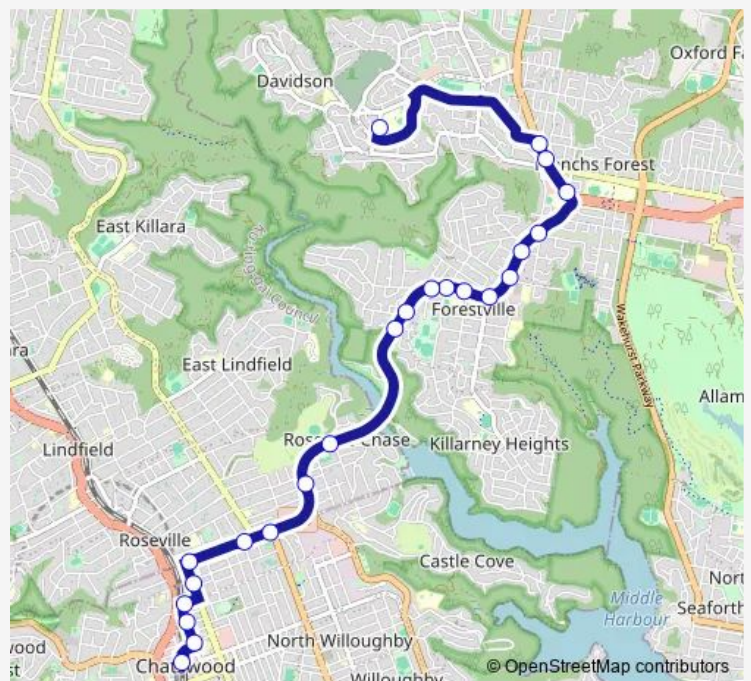

School Bus 217 Davidson HS to Chatswood Station

[Go to website](#)

Direction

Davidson High School, Mimosa St — Chatswood Station, Stand C

23 stops

[Open route schedule](#)

- Davidson High School, Mimosa St
- Forest Way At Adams St
- Wareham Reserve, Forest Way
- Forest Way Opp Forestway Shopping Centre
- Warringah Rd At Maxwell Pd
- Warringah Rd Opp Altona Av
- Warringah Rd At Currie Rd
- Warringah Rd At Starkey St
- Warringah Rd At Darley St
- Warringah Rd At Melwood Av
- Warringah Rd Before Forestville Av
- Warringah Rd Opp Laurel Ch
- Warringah Rd Opp Valley Rd
- Warringah Rd Before Babbage Rd
- Babbage Rd At Allan St
- Boundary St At Penshurst St
- Boundary St At Macquarie St
- Boundary St Before Archer St
- Archer St At William St
- Ashley St At Anderson St
- Anderson St At Tulip St

Route schedule

Davidson High School, Mimosa St — Chatswood Station, Stand C

Monday	15:10
Tuesday	15:10
Wednesday	15:10
Thursday	15:10
Friday	—
Saturday	—
Sunday	—

Route info

Direction: Davidson High School, Mimosa St

Stops: 23

Trip Duration: 0 hour 30 min

217 — Davidson HS to Chatswood Station

Chatswood Presbyterian Church, Anderson St

Chatswood Station, Stand C

217 School Bus time schedules and route maps are available in an offline PDF at busmaps.com. Use the busmaps.com website to see live bus times, train schedule or subway schedule, and step-by-step directions for all public transit in Sydney

The schedule is provided in the local timezone. Times with "(+1)" indicate departures on the next day.

PDF file created on 2025-01-16

2024 BusMaps.com - All Rights Reserved