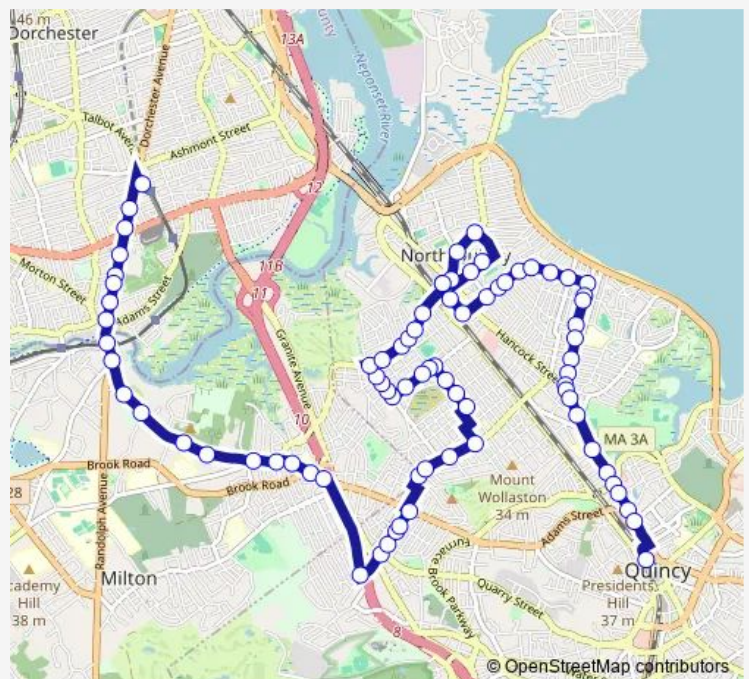

### Route schedule

Ashmont — Quincy Center

Monday 06:55-18:15

Tuesday 06:55-18:15

Wednesday 06:55-18:15

Thursday 06:55-18:15

Friday 06:55-18:15

Saturday —

### Route info

Direction: Ashmont

Stops: 80

Trip Duration: 0 hour 56 min

217 — Quincy Center Station - Ashmont Station via Wollaston Station

Robertson St @ Connell St

Robertson St opp Ellis St

Robertson St @ Kimball St

Robertson St @ Adams St

Beale St @ Forbes Hill Rd

Beale St @ Summit Ave

Beale St @ Pine St

Beale St @ S Central Ave

Highland Ave @ Elmwood Ave

Highland Ave @ N Central Ave

Highland Ave @ Hobart Ave