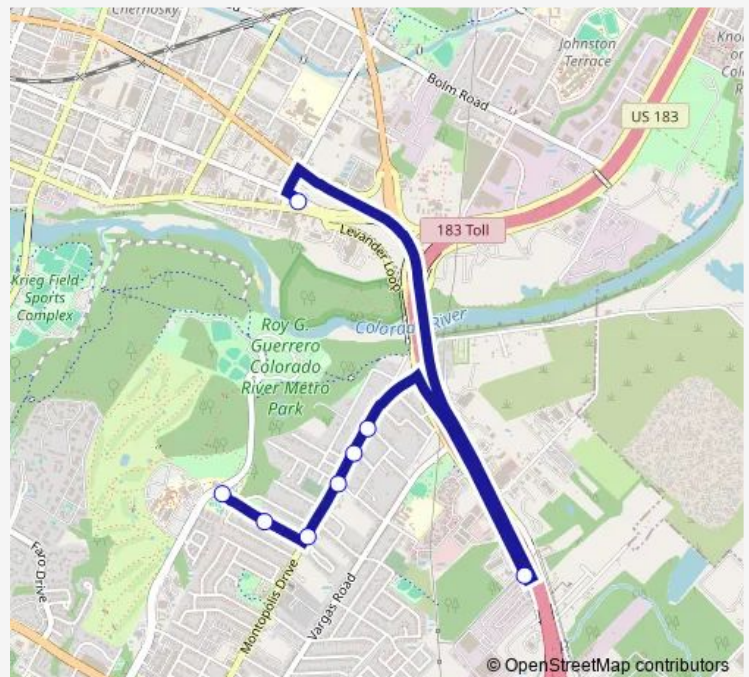

Tuesday 05:05-00:15⁺¹

Wednesday 05:05-00:15⁺¹

Thursday 05:05-00:15⁺¹

Friday 05:05-00:15⁺¹

Saturday 06:10-23:40

Sunday 06:10-23:45

Route info

Direction: 5203 Eastside Bus Plaza Bay H

Stops: 7

Trip Duration: 0 hour 8 min

Direction

Hogan/Community — 5203 Eastside Bus Plaza Bay H

8 stops

[Open route schedule](#)

Hogan/Community

6107 Hogan/Montopolis

Monday 04:47-23:58

Tuesday 04:47-23:58

Wednesday 04:47-23:58

Thursday 04:47-23:58

Friday 04:47-23:58

Saturday 05:52-23:52

Sunday 05:55-23:55

Route info

Direction: Hogan/Community

Stops: 8

Trip Duration: 0 hour 13 min

Direction

5203 Eastside Bus Plaza Bay H — Hogan/Community

5 stops

[Open route schedule](#)

5203 Eastside Bus Plaza Bay H